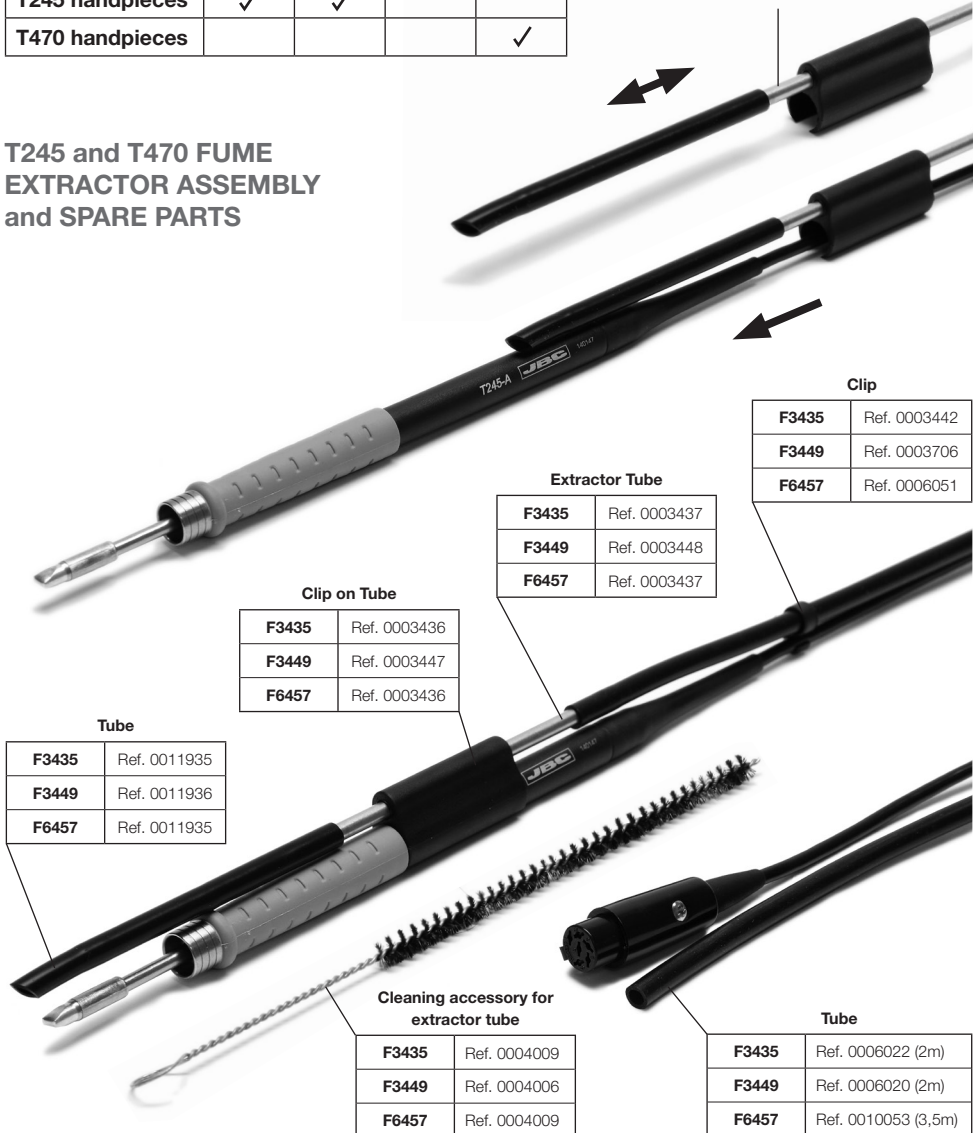

FUME EXTRACTORS

FUME EXTRACTOR COMPATIBILITY

	F3435	F3449	F3450	F6457
Ø Tube (mm)	6	4	4	6
T210 handpiece			✓	
T245 handpieces	✓	✓		
T470 handpieces				✓

Extractor tube can slide over the collar in order to adjust it to the different cartridges length

T245 and T470 FUME EXTRACTOR ASSEMBLY and SPARE PARTS

Clip

F3435	Ref. 0003442
F3449	Ref. 0003706
F6457	Ref. 0006051

Extractor Tube

F3435	Ref. 0003437
F3449	Ref. 0003448
F6457	Ref. 0003437

Clip on Tube

F3435	Ref. 0003436
F3449	Ref. 0003447
F6457	Ref. 0003436

Tube

F3435	Ref. 0011935
F3449	Ref. 0011936
F6457	Ref. 0011935

Cleaning accessory for extractor tube

F3435	Ref. 0004009
F3449	Ref. 0004006
F6457	Ref. 0004009

Tube

F3435	Ref. 0006022 (2m)
F3449	Ref. 0006020 (2m)
F6457	Ref. 0010053 (3,5m)