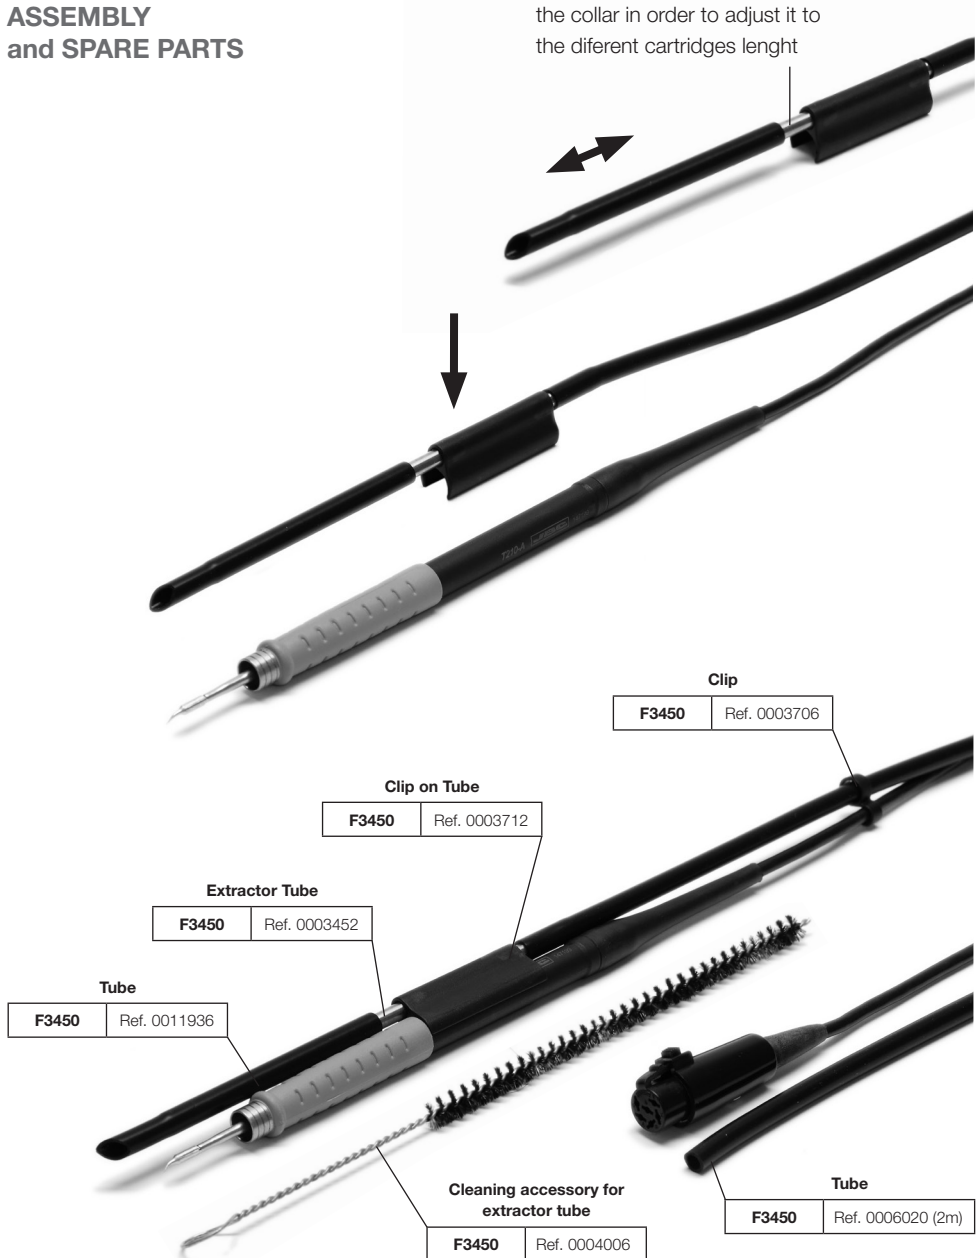

Tube

F3435	Ref. 0011935
F3449	Ref. 0011936
F6457	Ref. 0011935

Cleaning accessory for extractor tube

F3435	Ref. 0004009
F3449	Ref. 0004006
F6457	Ref. 0004009

Tube

F3435	Ref. 0006022 (2m)
F3449	Ref. 0006020 (2m)
F6457	Ref. 0010053 (3,5m)

## T210 FUME EXTRACTOR ASSEMBLY and SPARE PARTS

Extractor tube can slide over the collar in order to adjust it to the different cartridges length

This product should not be thrown in the garbage.