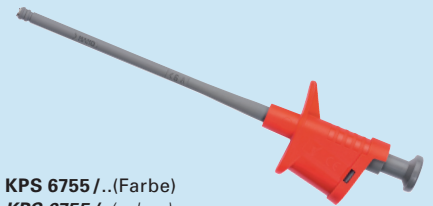

KIT 6911 / Test 4 mm II

*test equipment kit Ø 4 mm-system
for laboratory- and measuring instruments field*

KPS 6755 / ..(Farbe)
KPS 6755 / ..(colour)