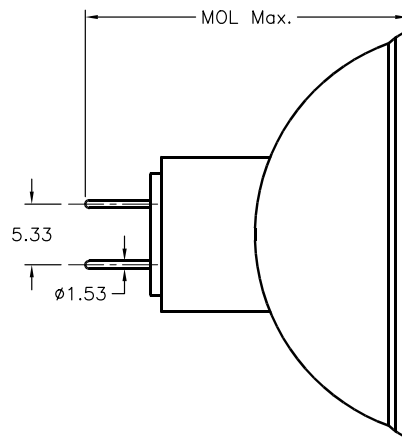

Dichroic Reflector GX5.3 Base Lamp

Specifications:

Supply Voltage	: 21V
Lamp Base Type	: GX5.3
Power Rating	: 150W
Length	: 44.5mm
Average Bulb Life	: 200h

Dimensions : Millimetres

Part Number Table

Description	Volts (V)	Watts	MOD (mm)	MOL (mm)	Filament	Color Temperature (°K)	Avg. Life (Hours)	Part Number
Dichroic Reflector, GX5.3 Base Lamp	20	150	50.5	47	CC-6	3,150	500	DDL
	21	150	50.7			EJA		
	21	150	50.5	44.5		3,250	200	EKE
	24	250	50.7			3,400	50	ELC