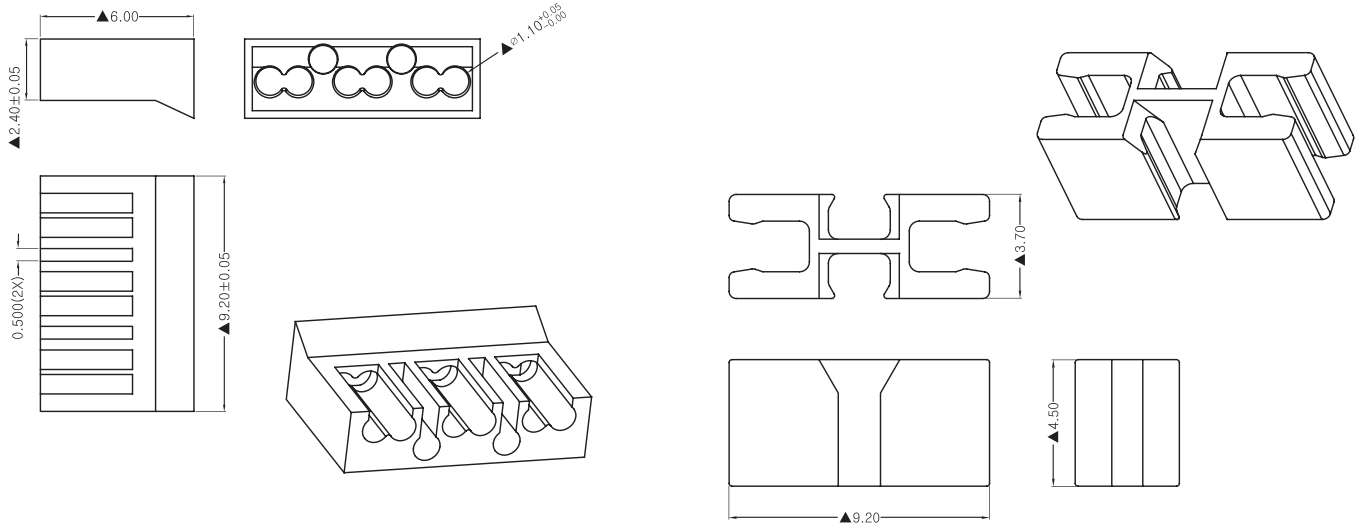

Cat. 6A Module Plug, UTP

Part no.: MP0071

Technical Features

Cat. 6A RJ45 8P8C plug, unshielded

With gold plated

For solid wire AWG23 to AWG26

For stranded wire AWG26 to AWG27

Set incl. plug and 2 guide plate

Set with 50pcs each

Technical Drawings

MP0071

4 052792 049367

Made in China

www.logilink.de

RoHS
compliant

* The specifications and pictures are subject to change without notice.
*All trade names referenced are the registered trademark of their respective owners.

Package Contents

Cat. 6A Module Plug, UTP

Packaging Informations

Packing Dimension	170 x 130 x 30mm
Packing Weight	0.088kg
Carton Dimension	395 x 395 x 245mm
Carton Q'ty	100pcs
Carton Weight	9kg

MP0071

4 052792 049367