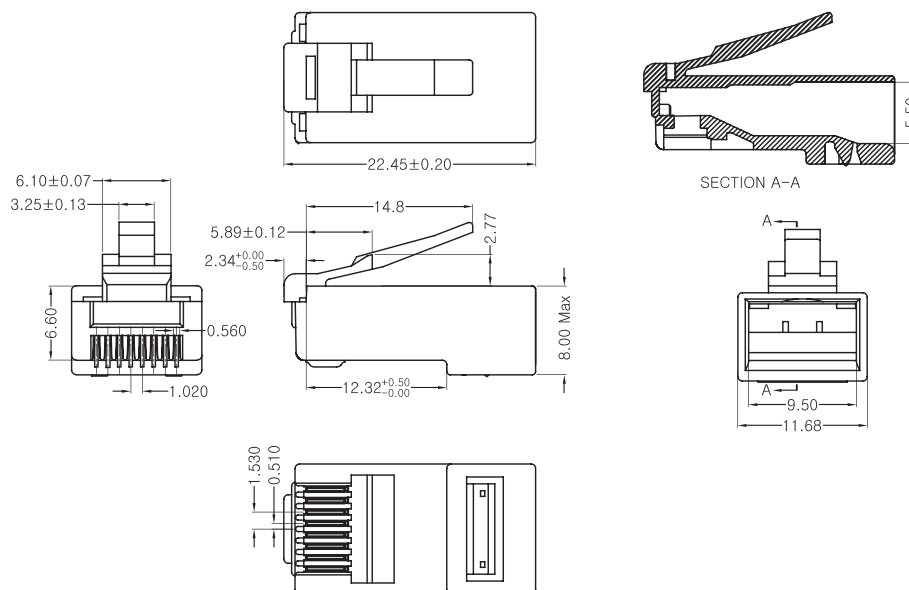

Cat. 6A Module Plug, UTP

Part no.: MP0071

Technical Features

Cat. 6A RJ45 8P8C plug, unshielded

With gold plated

For solid wire AWG23 to AWG26

For stranded wire AWG26 to AWG27

Set incl. plug and 2 guide plate

Set with 50pcs each

Technical Drawings

MP0071

4 052792 049367

Made in China

www.logilink.de

RoHS
compliant

* The specifications and pictures are subject to change without notice.
*All trade names referenced are the registered trademark of their respective owners.

Package Contents

Cat. 6A Module Plug, UTP

Packaging Informations

Packing Dimension	170 x 130 x 30mm
Packing Weight	0.088kg
Carton Dimension	395 x 395 x 245mm
Carton Q'ty	100pcs
Carton Weight	9kg

MP0071

4 052792 049367