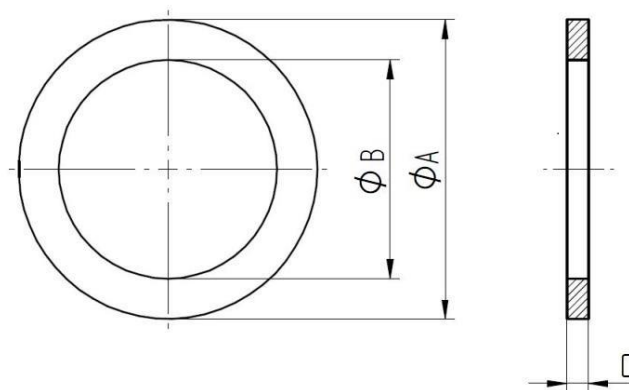

DATA SHEET	53801030
SKINDICHT® JT PTFE metric	valid from: 15.1.2016

The SKINDICHT® JT PTFE metric sealing ring can be used for reliable sealing against oil, dust and water on the connecting thread of a cable gland or similar components. There is an extraordinary resistance against oil, water, acid, solvents and chemicals. Moreover, the sealing ring is physiologically harmless and can be used in foodstuffs sector.

Technical features:

Material	PTFE
Sizes	M12 up to M63
Colour	White
Temperature range	-200 °C up to +260 °C

Norm references:

For more information please see our current catalogue.

Article designation	Ø A [mm]	Ø B [mm]	C [mm]	Article No.
JT M12	16,6	12,1	2	53801030
JT M16	21,1	16,1	2	53801040
JT M20	27,5	20,1	2	53801050
JT M25	33,4	25,1	3	53801060
JT M32	40,3	32,1	3	53801070
JT M40	51,5	40,2	3	53801080
JT M50	61,6	50,2	3	53801090
JT M63	73,9	63,2	3	53801100