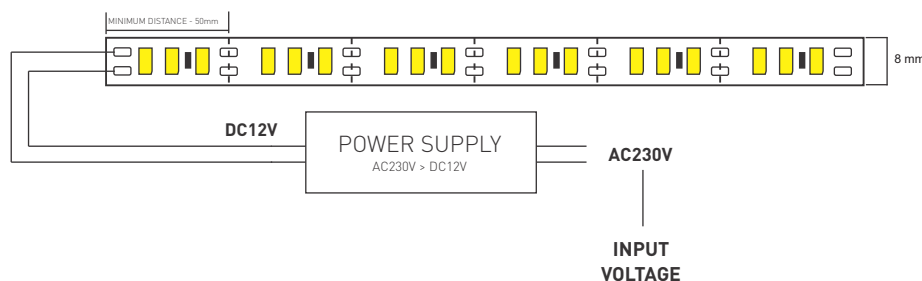

## PRODUCT DATA

<b>Order code</b>	LS-L120-12W-XXXXX(24V)
<b>LED Type</b>	2835
<b>Luminous efficacy</b>	130 lm/W
<b>Typical luminous flux, lm</b>	1560 lm/m
<b>Wattage</b>	12 W/m
<b>Ingress protection</b>	IP 20
<b>Colometric data, CCT</b>	3000/4000/6500 K
<b>Color rendering index</b>	84 CRI
<b>LED strip Dimensions , mm</b>	5000 x 8 x 2 mm
<b>Operating temperature</b>	-20°C ~ +40°C
<b>L80 lifetime</b>	L80B10 > 36000 hours (@Ta 25 °C)
<b>Warranty</b>	2 years limited

## SHIPPING INFORMATION

<b>Single bag quantity</b>	5m
<b>Carton box quantity</b>	500m

This product is only suitable for connection to dedicated Class 1 or Class 2 power supplies rated DC24V (± 5%)

- This product is not to draw a total wattage of greater than the secondary (output) rating of the power supply
- This product is suitable for use in dry locations
- Specifications of the products might change without further notice. Make sure to use the most recent