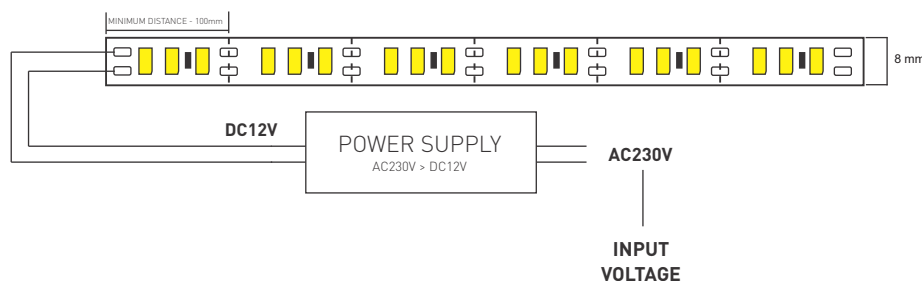

PRODUCT DATA

Order code	LS-L60-4.8W-XXXXX(24V)
LED Type	2835
Luminous efficacy	130 lm/W
Typical luminous flux, lm	520 lm/m
Wattage	4.8 W/m
Ingress protection	IP 20
Colometric data, CCT	2700/2400 K
Color rendering index	84 CRI
LED strip Dimensions , mm	5000 x 8 x 2 mm
Operating temperature	-20°C ~ +40°C
L80 lifetime	L80B10 > 36000 hours (@Ta 25 °C)
Warranty	2 years limited

LS-L60-4.8W

2 year
warranty

APPLICATIONS

- Signage
- Accent lighting
- Furniture

**CUT ONLY WHERE
IT IS SPECIFIED**

SHIPPING INFORMATION

Single bag quantity	5m
Carton box quantity	500m

This product is only suitable for connection to dedicated Class 1 or Class 2 power supplies rated DC24V (± 5%)