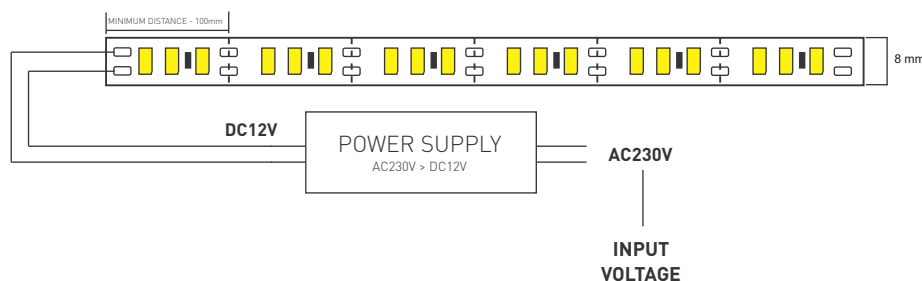

PRODUCT DATA

Order code	LS-L60-4W-XXXXX(24V)
LED Type	2835
Luminous efficacy	130 lm/W
Typical luminous flux, lm	520 lm/m
Wattage	4.13 W/m
Ingress protection	IP 20
Colometric data, CCT	3000/4000/6500 K
Color rendering index	84 CRI
LED strip Dimensions , mm	5000 x 8 x 2 mm
Operating temperature	-20°C ~ +40°C
L80 lifetime	L80B10 > 36000 hours (@Ta 25 °C)
Warranty	2 years limited

LS-L60-4W

2 year
warranty

APPLICATIONS

Signage
Accent lighting
Furniture

**CUT ONLY WHERE
IT IS SPECIFIED**

SHIPPING INFORMATION

Single bag quantity	5m
Carton box quantity	500m

This product is only suitable for connection to dedicated Class 1 or Class 2 power supplies rated DC24V (± 5%)