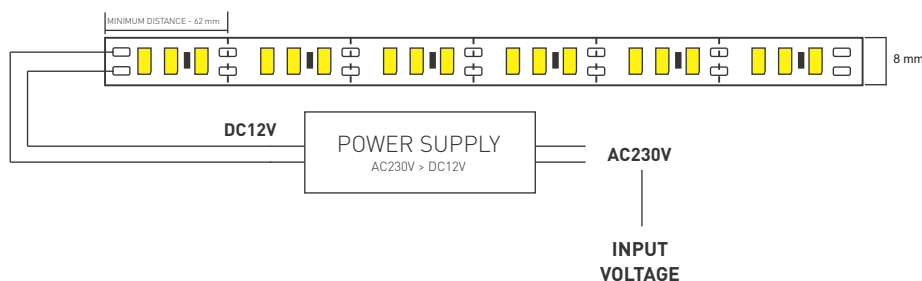

PRODUCT DATA

Order code	LS-L96-8W-XXXXXX(24V)
LED Type	2835
Luminous efficacy	130 lm/W
Typical luminous flux, lm	1040 lm/m
Wattage	8.26 W/m
Ingress protection	IP 20
Colometric data, CCT	3000/4000/6500 K
Color rendering index	84 CRI
LED strip Dimensions , mm	5000 x 8 x 2 mm
Operating temperature	-20°C ~ +40°C
L80 lifetime	L80B10 > 36000 hours (@Ta 25 °C)
Warranty	2 years limited

LS-L96-8W

2
year
warranty

APPLICATIONS

Signage
Accent lighting
Furniture

**CUT ONLY WHERE
IT IS SPECIFIED**

SHIPPING INFORMATION

Single bag quantity	5m
Carton box quantity	500m

This product is only suitable for connection to dedicated Class 1 or Class 2 power supplies rated DC24V (± 5%)