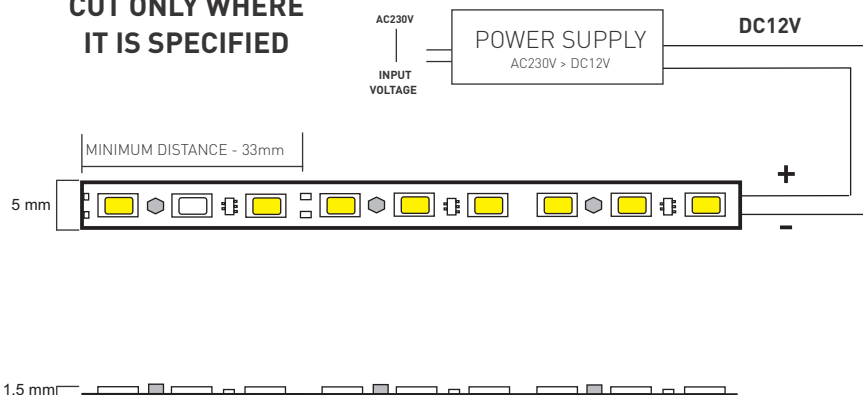

CUT ONLY WHERE IT IS SPECIFIED