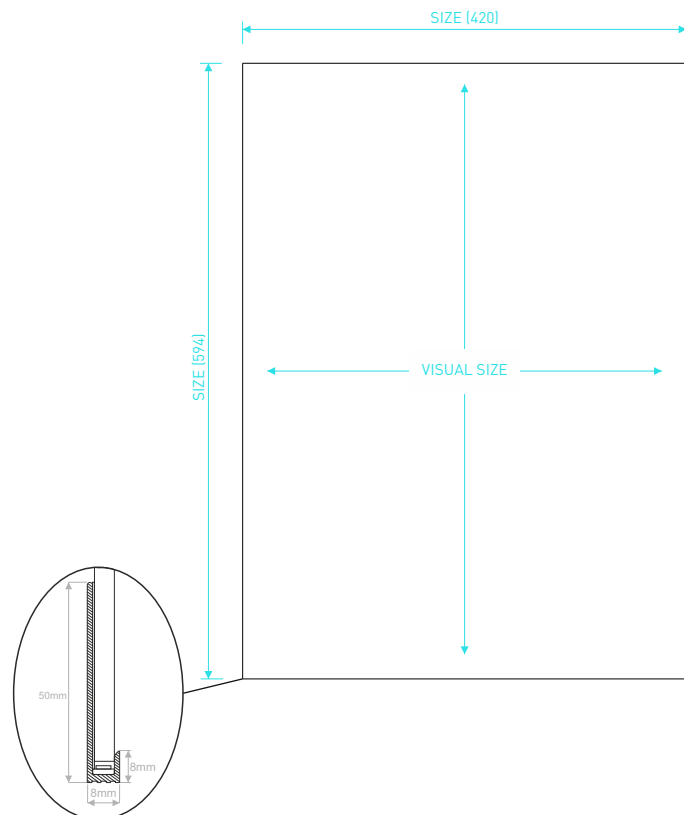

VISUAL APPEARANCE

Format A2