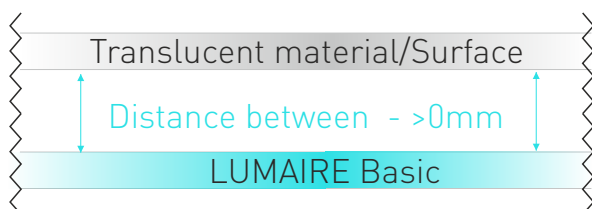

Usage illustration