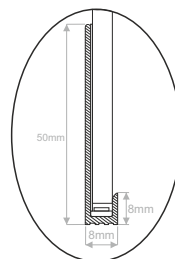

VISUAL APPEARANCE

Format A3