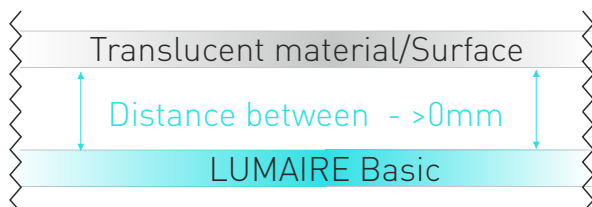

Usage illustration