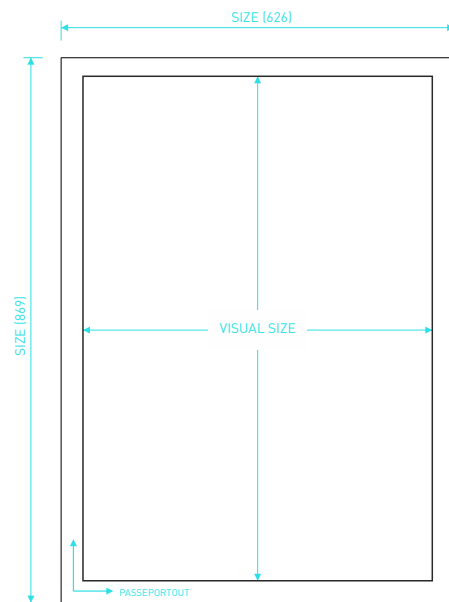

# LUMAIRE Magnetic A1

In the development of Lumaire Magnetic LED panel the most important goal was – practicality. Our Magnetic frame system is useful when easy print swapping is required. With the help of suction cup the protective acrylic sheet can be lifted, so it takes less than a minute to change the visual.

- Thickness is just 15mm
- Brightness up to 11000lx on the surface depending on size
- Single or double sided, curved
- Low power consumption
- Wide application possibilities, from interior design to signage

## TECHNICAL SPECIFICATIONS

Manufacturer	Leddex
Product name	Lumaire Magnetic
Main material	Clear acrylic (PMMA)
Thickness	15 mm
Luminous efficiency	up to 180lm/W
Colour temperature	3000K 4000K 5000K 6500 K
IP rating	IP 20
Lifetime	> 50,000 hours
Warranty	3years
Operating temperature	-30°C ~ + 40°C
Wattage	26W
Power supply	DC 24V
Working voltage	DC 24V
Input voltage	AC 100 ~ 240V 50/60Hz

### Format A1

\* Passepartout size: 19.5 mm

External size	Visible size	Poster size
869x626	830x587	869x616