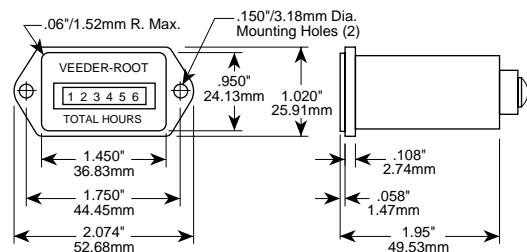

### Panel Mounting:

Round Case: 2.00" diameter cutout  
 Rectangular Case: 0.95" x 1.45" cutout

### Dimensions: