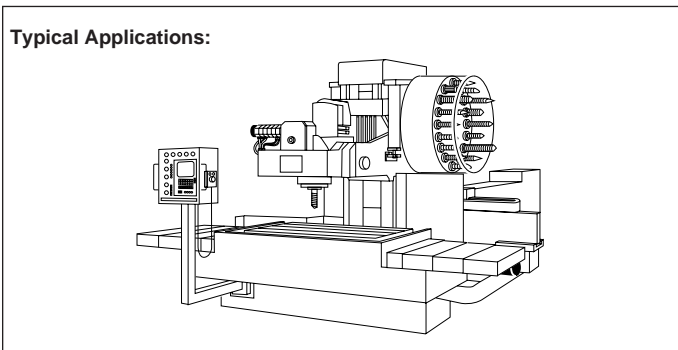

### Panel Mounting:

Round Case: 2.00" diameter cutout  
 Rectangular Case: 0.95" x 1.45" cutout

### Dimensions: