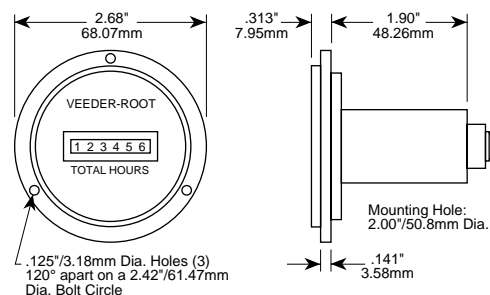

### Panel Mounting:

Round Case: 2.00" diameter cutout  
 Rectangular Case: 0.95" x 1.45" cutout

### Dimensions: