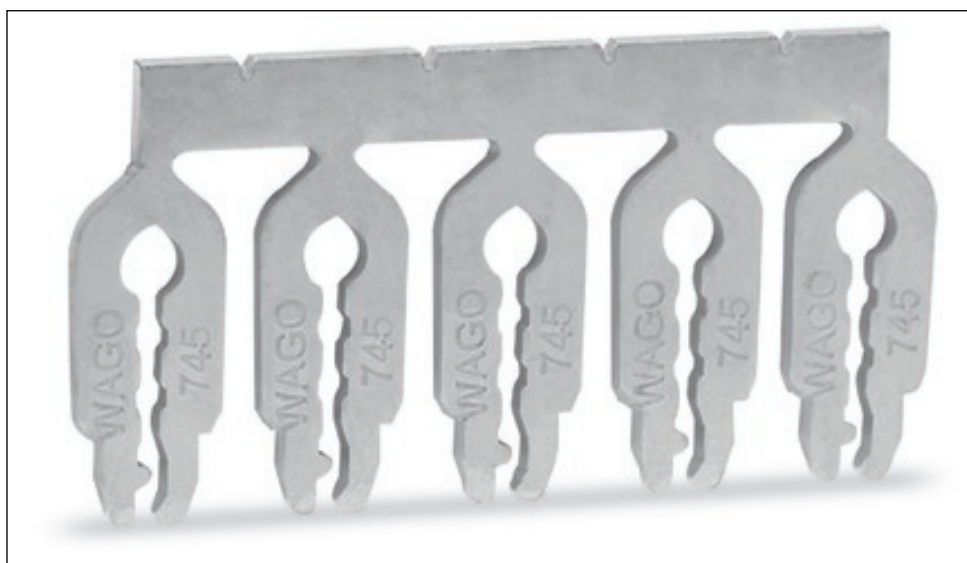

Comb-style jumper bar; 4-way

Item No.: 745-584

Comb-style jumper bar; 4-way

Marking

RoHS ✓
Compliant

Business data

<i>Supplier</i>	WAGO
<i>Item no.</i>	745-584
<i>GTIN / EAN</i>	4044918303507
<i>Content</i>	1
<i>Order amount</i>	50
<i>Customer item number</i>	

Notes

Technical data

Miscellaneous

<i>Color</i>	copper-colored
<i>Contact material</i>	Copper alloy
<i>Contact plating</i>	Tin-plated
<i>Weight [g]</i>	7.9 [g]

Images & drawings

Address

WAGO Kontakttechnik GmbH & Co. KG

Hansastr. 27

32423 Minden

Telefon: 0571/887-0

Fax: 0571/887-169

<http://www.wago.com>

© WAGO Kontakttechnik GmbH & Co. KG

Technische Änderungen und Irrtümer vorbehalten.