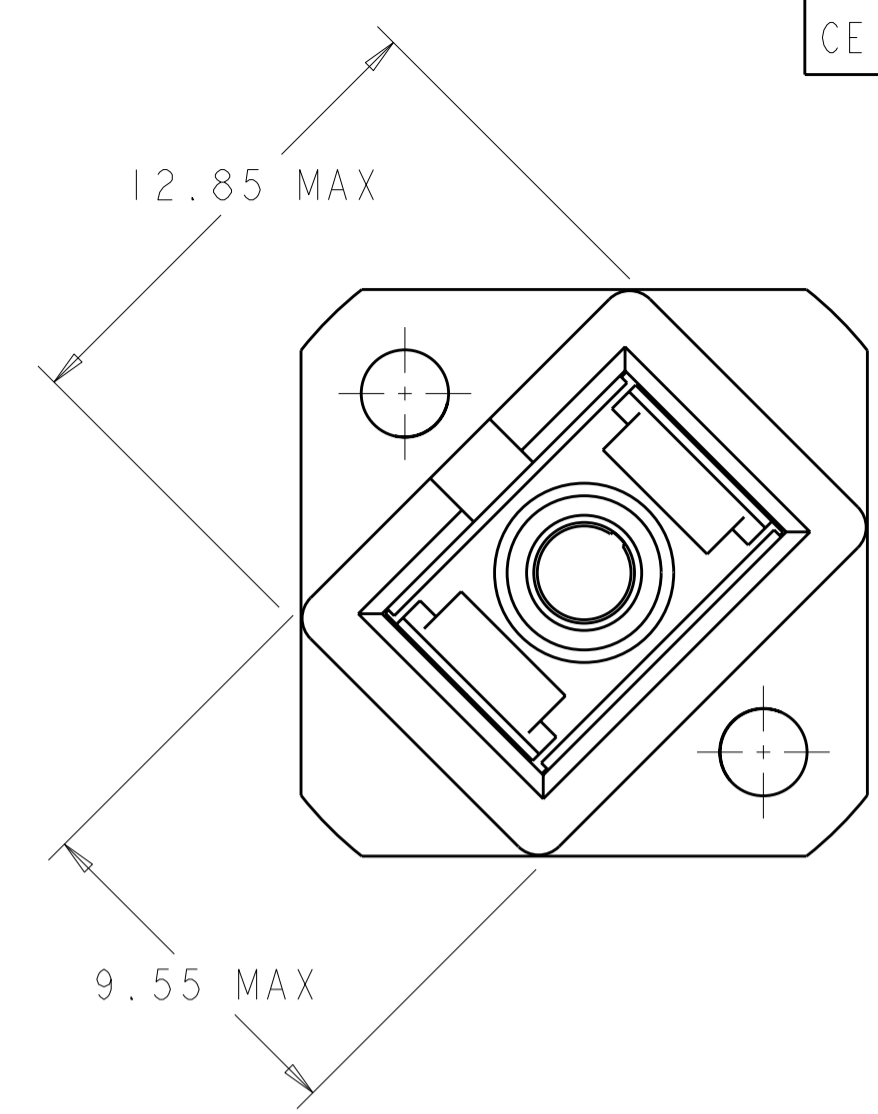

PROTECTIVE COVER

△ MATERIAL:
 BODY: ZINC DIECAST, NICKEL PLATED
 SLEEVE: SEE DASH NUMBERS
 PROTECTIVE CAP: VINYL
 PROTECTIVE COVER: TPE, COLOR: BLACK*
 RETAINER: PEI-GF30, COLOR: BLACK*
 *UL94 V-0 RATED AT QUALIFYING THICKNESS.

CERAMIC	5503638-2
METAL	5503638-1
ALIGNMENT SLEEVE	PART NUMBER

THIS DRAWING IS A CONTROLLED DOCUMENT FOR TYCO ELECTRONICS CORPORATION. IT IS SUBJECT TO CHANGE AND THE CONTROLLING ENGINEERING ORGANIZATION SHOULD BE CONTACTED FOR THE LATEST REVISION.		DWN	B. BRIGGS	06JUN2005	Tyco Electronics Harrisburg, PA 17105-3608	
DIMENSIONS:		CHK	S. MILLER	06JUN2005		
TOLERANCES UNLESS OTHERWISE SPECIFIED:		APVD	S. BUCHTER	06JUN2005		
mm		PRODUCT SPEC				
0 PLC ±-		APPLICATION SPEC			NAME	ASSEMBLY, COUPLING BUSHING, 2.5mm BAYONET TO AMP SC
1 PLC ±0.1		WEIGHT		-	SIZE	A2
2 PLC ±0.13		CUSTOMER DRAWING			CAGE CODE	00779
3 PLC ±-		SCALE		5:1	DRAWING NO	C-5503638
4 PLC ±-		SHEET		1	RESTRICTED TO	-
ANGLES ±-		OF		1	REV	B
FINISH ±-		REV				