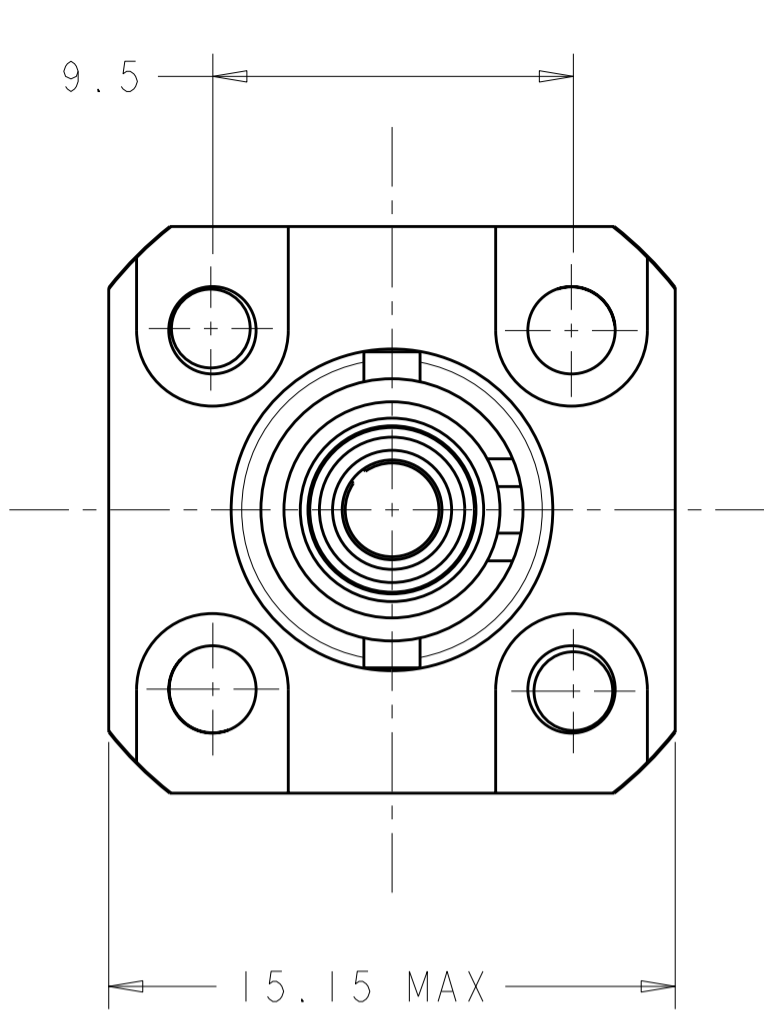

PROTECTIVE COVER

△ MATERIAL:
 BODY: ZINC DIECAST, NICKEL PLATED
 SLEEVE: SEE DASH NUMBERS
 PROTECTIVE CAP: VINYL
 PROTECTIVE COVER: TPE, COLOR: BLACK*
 RETAINER: PEI-GF30, COLOR: BLACK*
 *UL94 V-0 RATED AT QUALIFYING THICKNESS.

CERAMIC	5503638-2
METAL	5503638-1
ALIGNMENT SLEEVE	PART NUMBER

THIS DRAWING IS A CONTROLLED DOCUMENT FOR TYCO ELECTRONICS CORPORATION. IT IS SUBJECT TO CHANGE AND THE CONTROLLING ENGINEERING ORGANIZATION SHOULD BE CONTACTED FOR THE LATEST REVISION.		DWN	B. BRIGGS	06JUN2005	Tyco Electronics Harrisburg, PA 17105-3608	
DIMENSIONS:		CHK	S. MILLER	06JUN2005		
TOLERANCES UNLESS OTHERWISE SPECIFIED:		APVD	S. BUCHTER	06JUN2005		
mm		PRODUCT SPEC				
0 PLC ±-		APPLICATION SPEC			NAME	ASSEMBLY, COUPLING BUSHING, 2.5mm BAYONET TO AMP SC
1 PLC ±0.1		WEIGHT		-	SIZE	A2
2 PLC ±0.13		CUSTOMER DRAWING			CAGE CODE	00779
3 PLC ±-		SCALE		5:1	DRAWING NO	C-5503638
4 PLC ±-		SHEET		1	RESTRICTED TO	-
ANGLES ±-		OF		1	REV	B
FINISH ±-		REV				