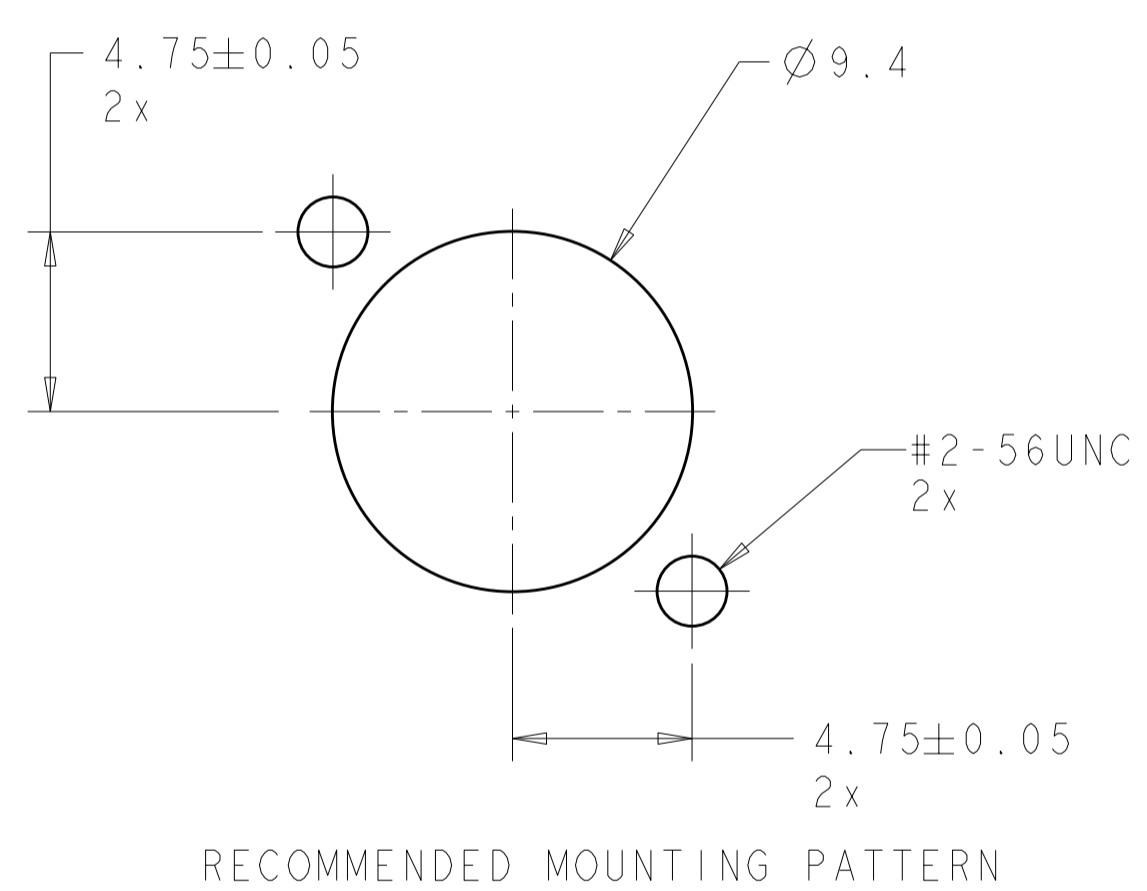

PROTECTIVE COVER

△ MATERIAL:
 BODY: ZINC DIECAST, NICKEL PLATED
 SLEEVE: SEE DASH NUMBERS
 PROTECTIVE CAP: VINYL
 PROTECTIVE COVER: TPE, COLOR: BLACK*
 RETAINER: PEI-GF30, COLOR: BLACK*
 *UL94 V-0 RATED AT QUALIFYING THICKNESS.

CERAMIC	5503638-2
METAL	5503638-1
ALIGNMENT SLEEVE	PART NUMBER

THIS DRAWING IS A CONTROLLED DOCUMENT FOR TYCO ELECTRONICS CORPORATION. IT IS SUBJECT TO CHANGE AND THE CONTROLLING ENGINEERING ORGANIZATION SHOULD BE CONTACTED FOR THE LATEST REVISION.		DWN	B. BRIGGS	06JUN2005	Tyco Electronics Harrisburg, PA 17105-3608	
DIMENSIONS:		CHK	S. MILLER	06JUN2005		
TOLERANCES UNLESS OTHERWISE SPECIFIED:		APVD	S. BUCHTER	06JUN2005		
mm		PRODUCT SPEC				
0 PLC ±-		APPLICATION SPEC			NAME	ASSEMBLY, COUPLING BUSHING, 2.5mm BAYONET TO AMP SC
1 PLC ±0.1		WEIGHT		-	SIZE	A2
2 PLC ±0.13		CUSTOMER DRAWING			CAGE CODE	00779
3 PLC ±-		SCALE		5:1	DRAWING NO	C-5503638
4 PLC ±-		SHEET		1	RESTRICTED TO	-
ANGLES ±-		OF		1	REV	B
FINISH ±-		REV				