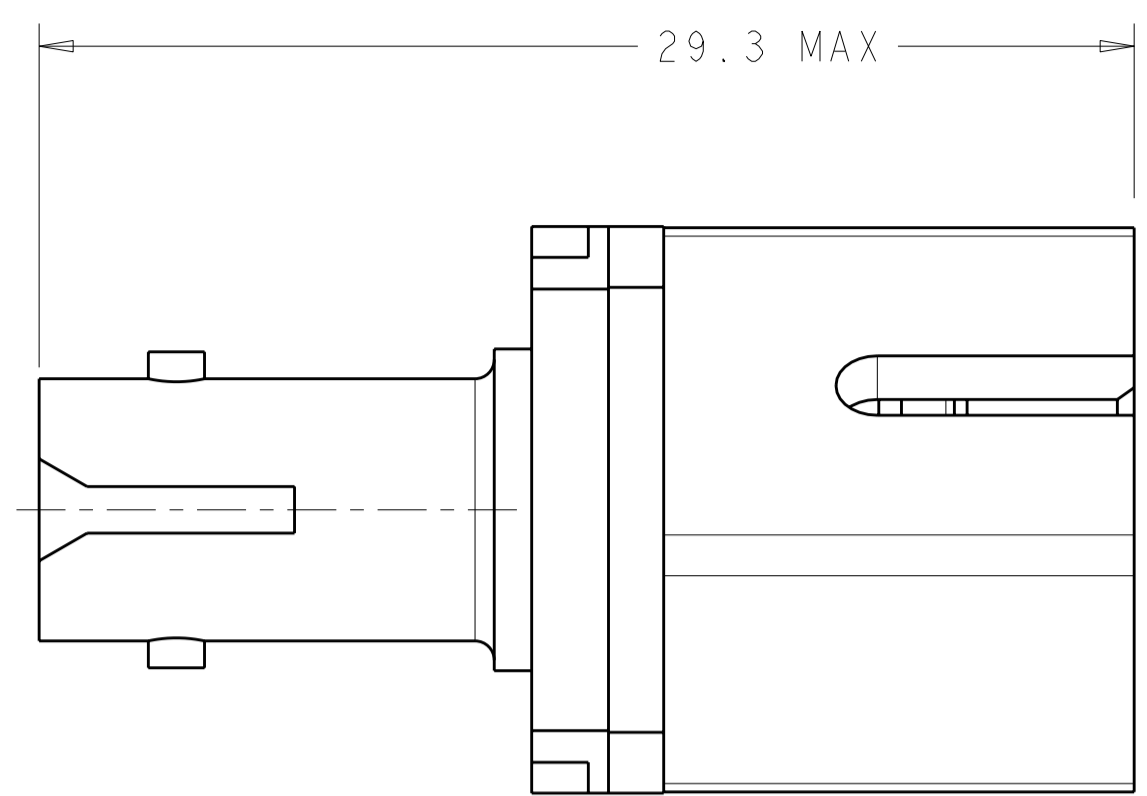

PROTECTIVE COVER

△ MATERIAL:
 BODY: ZINC DIECAST, NICKEL PLATED
 SLEEVE: SEE DASH NUMBERS
 PROTECTIVE CAP: VINYL
 PROTECTIVE COVER: TPE, COLOR: BLACK*
 RETAINER: PEI-GF30, COLOR: BLACK*
 *UL94 V-0 RATED AT QUALIFYING THICKNESS.

CERAMIC	5503638-2
METAL	5503638-1
ALIGNMENT SLEEVE	PART NUMBER

THIS DRAWING IS A CONTROLLED DOCUMENT FOR TYCO ELECTRONICS CORPORATION. IT IS SUBJECT TO CHANGE AND THE CONTROLLING ENGINEERING ORGANIZATION SHOULD BE CONTACTED FOR THE LATEST REVISION.		DWN	B. BRIGGS	06JUN2005	Tyco Electronics Harrisburg, PA 17105-3608	
DIMENSIONS:		CHK	S. MILLER	06JUN2005		
TOLERANCES UNLESS OTHERWISE SPECIFIED:		APVD	S. BUCHTER	06JUN2005		
mm		PRODUCT SPEC				
0 PLC ±-		APPLICATION SPEC			NAME	ASSEMBLY, COUPLING BUSHING, 2.5mm BAYONET TO AMP SC
1 PLC ±0.1		WEIGHT		-	SIZE	A2
2 PLC ±0.13		CUSTOMER DRAWING			CAGE CODE	00779
3 PLC ±-		SCALE		5:1	DRAWING NO	C-5503638
4 PLC ±-		SHEET		1	RESTRICTED TO	-
ANGLES ±-		OF		1	REV	B
FINISH ±-		REV				