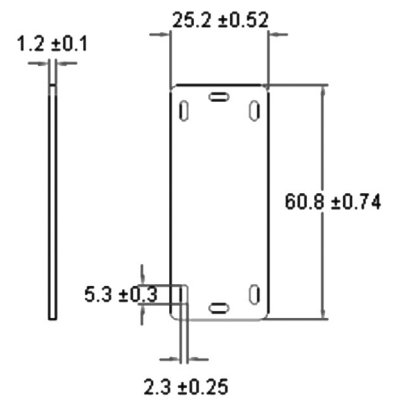

## Specifications:

Legend : Blank  
 Marker Colour : White  
 Marker Material : Nylon

MT-1

MT-2

MT-3

MT-4

Dimensions : Millimetres

## Part Number Table

Description	Part Number
Marker Plate, 26mm × 15.2mm, PK100	MT-1
Marker Plate, 42.2mm × 21.2mm, PK100	MT-2
Marker Plate, 60.8mm × 25.2mm, PK100	MT-3
Marker Plate, 62.2mm × 51.5mm, PK100	MT-4