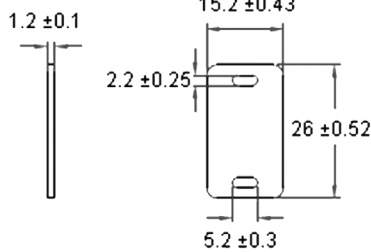

## Specifications:

Legend : Blank  
 Marker Colour : White  
 Marker Material : Nylon

MT-1

MT-2

MT-3

MT-4

Dimensions : Millimetres

## Part Number Table

Description	Part Number
Marker Plate, 26mm × 15.2mm, PK100	MT-1
Marker Plate, 42.2mm × 21.2mm, PK100	MT-2
Marker Plate, 60.8mm × 25.2mm, PK100	MT-3
Marker Plate, 62.2mm × 51.5mm, PK100	MT-4