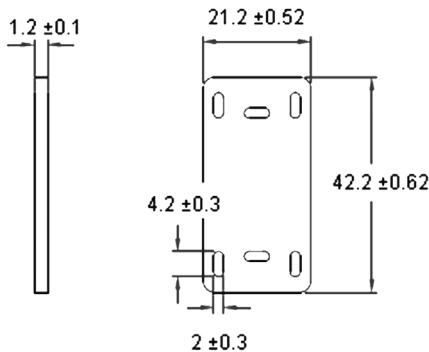

# Marker Plate

pro-POWER

## Specifications:

Legend : Blank  
 Marker Colour : White  
 Marker Material : Nylon

MT-1

MT-2

MT-3

MT-4

Dimensions : Millimetres

## Part Number Table

Description	Part Number
Marker Plate, 26mm × 15.2mm, PK100	MT-1
Marker Plate, 42.2mm × 21.2mm, PK100	MT-2
Marker Plate, 60.8mm × 25.2mm, PK100	MT-3
Marker Plate, 62.2mm × 51.5mm, PK100	MT-4