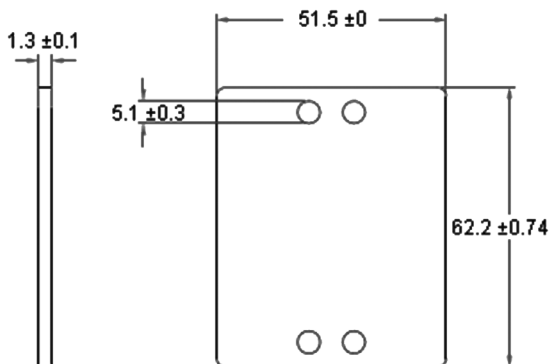

## Specifications:

Legend : Blank  
 Marker Colour : White  
 Marker Material : Nylon

MT-1

MT-2

MT-3

MT-4

Dimensions : Millimetres

## Part Number Table

Description	Part Number
Marker Plate, 26mm × 15.2mm, PK100	MT-1
Marker Plate, 42.2mm × 21.2mm, PK100	MT-2
Marker Plate, 60.8mm × 25.2mm, PK100	MT-3
Marker Plate, 62.2mm × 51.5mm, PK100	MT-4