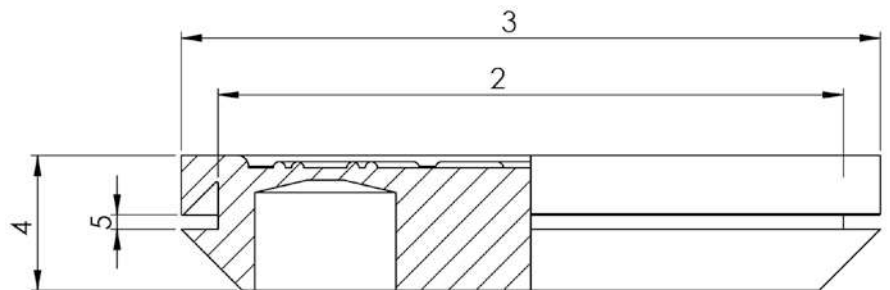

MGD

Trelleborg Singlegate M-GD-grommets are for leading through both low and medium power current cables as well various types of tubing.

The grommets are suitable for indoor and outdoor applications. The grommets fits to standard M50 opening.

Trelleborg can also offer similar type customized solutions.

Code	Material	Colour	Ral code	Electrical number	Cable diameter	2	3	4	5
106612	TPE-S	Light Grey	7035	1733486	8 x 9 mm & 4 x 13 mm	51	57	11	1-2
106613	TPE-S	Light Grey	7035	1733487	4 x 10 mm & 3 x 16 mm	51	57	11	1-2