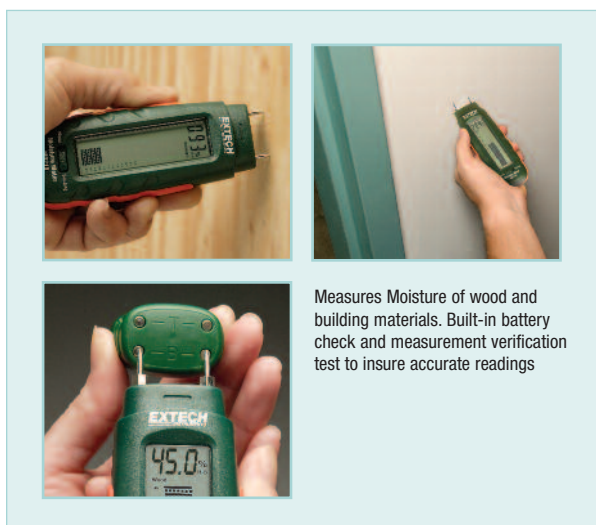

Pocket Moisture Meter

Large Dual Graphical LCD

Displays moisture in wood and other building materials

Features:

- 2-in-1 Digital LCD readout and analog bargraph
- Use on wall board, sheet rock, cardboard, plaster, concrete, and mortar
- Self-contained, pocket sized meter with belt clip
- Replaceable threaded measurement electrode pins
- Impact proof housing
- Auto power off conserves battery energy
- Battery operated for on-the-go measurements
- Built-in battery check and measurement verification test
- Complete with protective cap, replacement pins, and three CR-2032 button batteries

Measures Moisture of wood and building materials. Built-in battery check and measurement verification test to insure accurate readings

Specifications	
Wood Moisture Range	6 to 44%
Basic Accuracy	±1%
Other Building Materials	0.2 to 2.0%
Basic Accuracy	±0.1%
Measurement principle	Electrical resistance
Electrode length	0.3" (8mm)
Electrode pins	Integrated, replaceable
Auto Power Off	After approx. 15 minutes
Operating Temperature	32 to 104°F (0 to 40°C)
Operating Humidity	85% Relative Humidity maximum
Power supply	Three CR-2032 button cells
Dimensions	5.1 x 1.6 x 1.0" (130 x 40 x 25mm)
Weight	3.5 oz (100g)