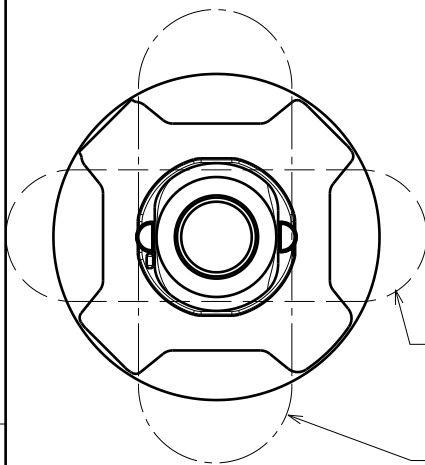

Ordering number C11385
Description C11385-Heidi-O-90-OSL

Family	Heidi	FWHM	10+52 degrees
Type	Lens	Efficiency	-
LED	Oslon SSL 80	cd/lm	-
Color	Transparent	Gerber File	Available
Diameter	21.6 mm		
Height	11.70 mm		
Style	Round		
Optic Material	PMMA		
Holder Material	-		
Fastening	Tape, pin		
Status	Ready		

Ordering number CA11663
Description CA11663_Heidi-RS-OSL

Family	Heidi	FWHM	0 degrees
Type	Lens	Efficiency	-
LED	Oslon SSL 80	cd/lm	-
Color	Transparent	Gerber File	Available
Diameter	21.6 mm		
Height	11.70 mm		
Style	Round		
Optic Material	PMMA		
Holder Material	-		
Fastening	Tape, pin		
Status	Ready		

Heidi series

D

C

B

A

4

4

Isometric view

Top view

3

3

Bottom view
OVAL BEAM direction

Front view

2

2

Material:
 Lens PMMA
 Tape PU Foam