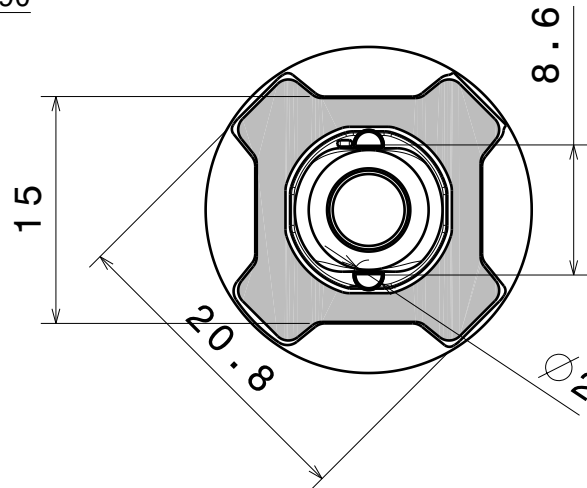

Bottom view

This drawing is our property.
It can't be reproduced
or communicated without
our written agreement.

L
T
F
F

e
e
i
i
N
n

d

DRAWING TITLE

Datasheet Heidi-Series Assy

1

1

DRAWN BY o	DATE 12.01.2010
CHECKED BY o	DATE 12.01.2010
DESIGNED BY hh	DATE 12.01.2010

SIZE A4	DRAWING NUMBER	REV 1
SCALE 2:1	WEIGHT (g)	SHEET 1/1

D

A