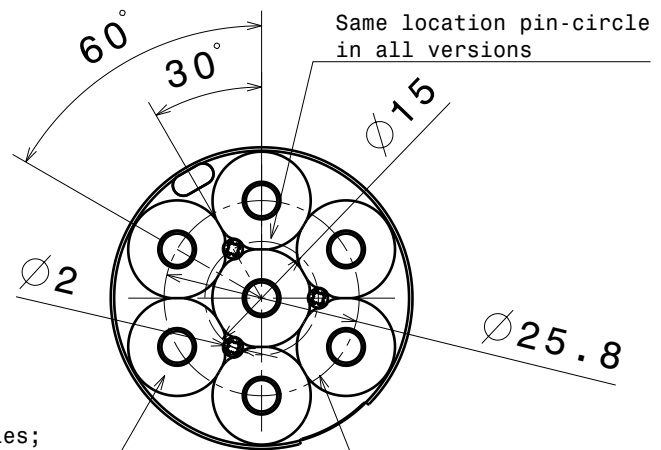

<b>Ordering number</b>	<b>C11718</b>		
<b>Description</b>	<b>C11718_Anna-40-7-W-OSL</b>		
Family	Anna-40-7	FWHM	degrees
Type	Lens	Efficiency	-
LED	Oslon SSL 80	cd/lm	-
Color	Transparent	Gerber File	Available
Diameter	40 mm		
Height	10.7 mm		
Style	Round		
Optic Material	PMMA		
Holder Material	-		
Fastening	-		
Status	Ready		

Same location pin-circle in all versions

Number of cones varies; 3, 4, 5, 6 and 7pcs on bottom side depending the version.

Same led-circle in all versions

2

2

This drawing is our property. It can't be reproduced or communicated without our written agreement.