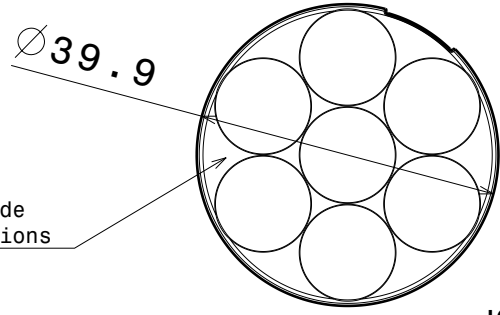

Anna-7

Same top side in all versions