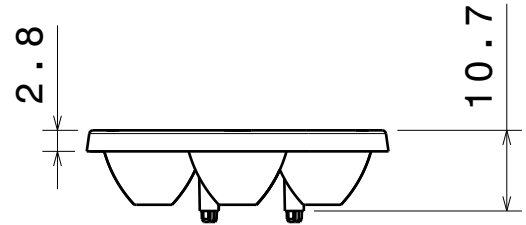

D

C

B

A

4

4

Same top side in all versions

3

3

Material: PMMA

1. Versions:
2. Anna-3-S
   - Anna-3-M
   - Anna-3-W
   - Anna-4-S
   - Anna-4-M
   - Anna-4-W
   - Anna-5-S
   - Anna-5-M
   - Anna-5-W
   - Anna-6-S
   - Anna-6-M
   - Anna-6-W
   - Anna-7-S
   - Anna-7-M
   - Anna-7-W

Same location pin-circle in all versions

Number of cones varies; 3, 4, 5, 6 and 7pcs on bottom side depending the version.

Same led-circle in all versions

2

2

This drawing is our property. It can't be reproduced or communicated without our written agreement.

L T F e e i n

DRAWING TITLE

Datasheet Anna40-series Lens

1

1

DRAWN BY p	DATE 12.10.2010
CHECKED BY s n	DATE 12.10.2010
DESIGNED BY hh	DATE 30.07.2010

SIZE A4	DRAWING NUMBER -	REV 1
SCALE 1:1	WEIGHT (g)	SHEET 1/1

D

A