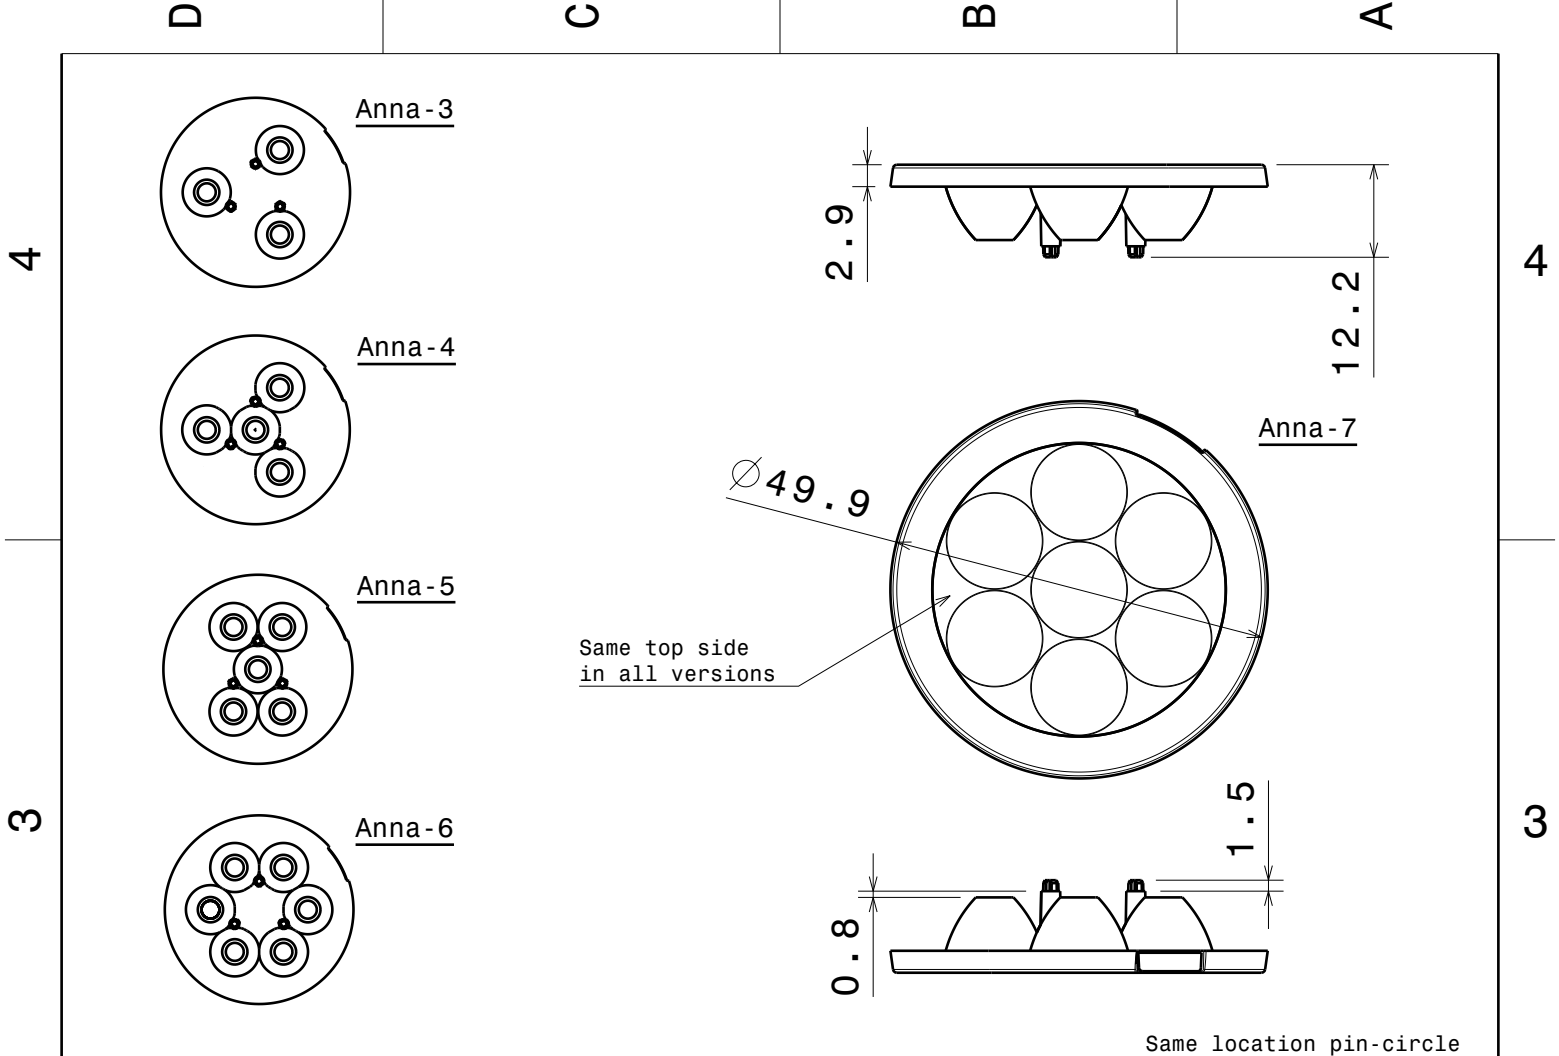

Anna-50-4 series

Ordering number C11800
Description C11800_Anna-50-4-M-OSL

Family	Anna-50-4	FWHM	0 degrees
Type	Lens	Efficiency	-
LED	Oslon SSL 80	cd/lm	-
Color	Transparent	Gerber File	Available
Diameter	50 mm		
Height	10.7 mm		
Style	Round		
Optic Material	-		
Holder Material	-		
Fastening	-		
Status	Ready		

Ordering number C11801
Description C11801-Anna-50-4-W-OSL

Family	Anna-50-4	FWHM	0 degrees
Type	Lens	Efficiency	-
LED	Oslon SSL 80	cd/lm	-
Color	Transparent	Gerber File	Available
Diameter	50 mm		
Height	10.7 mm		
Style	Round		
Optic Material	-		
Holder Material	-		
Fastening	-		
Status	Ready		

Material: PMMA

Versions:

- Anna-3-S
- Anna-3-M
- Anna-3-W
- Anna-4-S
- Anna-4-M
- Anna-4-W
- Anna-5-S
- Anna-5-M
- Anna-5-W
- Anna-6-S
- Anna-6-M
- Anna-6-W
- Anna-7-S
- Anna-7-M
- Anna-7-W

Number of cones varies; 3, 4, 5, 6 and 7 pcs on bottom side depending the version.

SIZE A4	DRAWING NUMBER -	REV 1
SCALE 1:1	WEIGHT (g)	SHEET 1/1

4

4

3

3

2

2

1