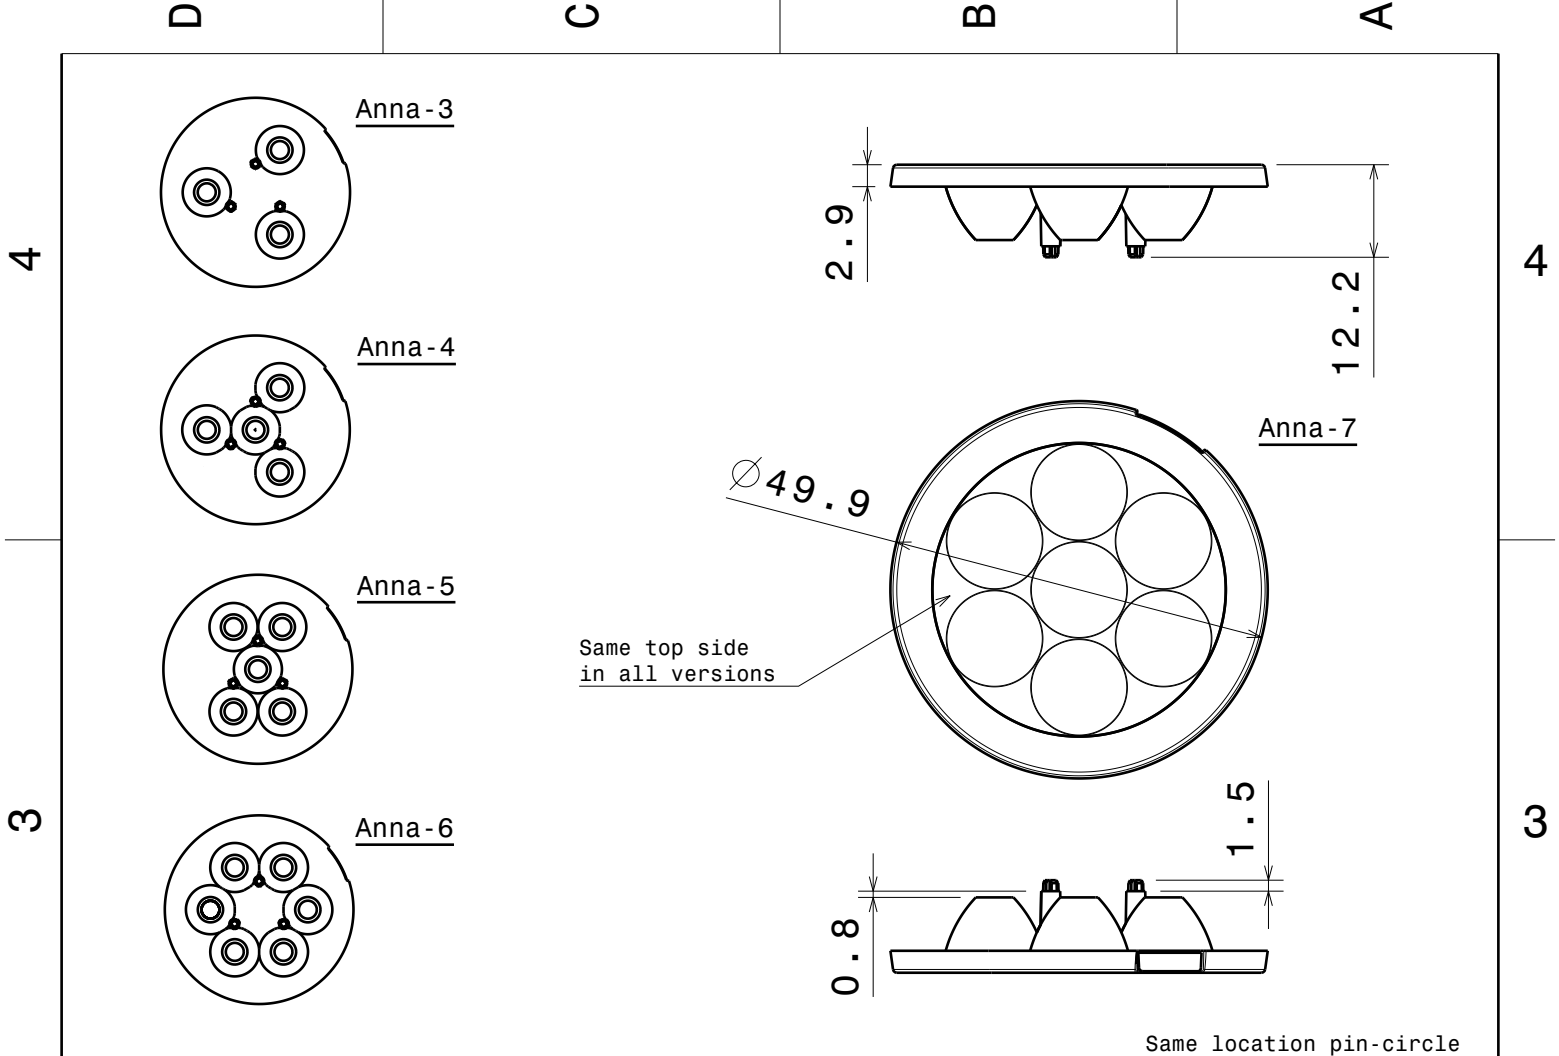

Anna-50-6 series

Ordering number	C11812		
Description	C11812_Anna-50-6-M-OSL		
Family	Anna-50-6	FWHM	0 degrees
Type	Lens	Efficiency	-
LED	Oslon SSL 80	cd/lm	-
Color	Transparent	Gerber File	Available
Diameter	50 mm		
Height	10.7 mm		
Style	Round		
Optic Material	PMMA		
Holder Material	-		
Fastening	-		
Status	Ready		

Ordering number	C11813		
Description	C11813_Anna-50-6-W-OSL		
Family	Anna-50-6	FWHM	0 degrees
Type	Lens	Efficiency	-
LED	Oslon SSL 80	cd/lm	-
Color	Transparent	Gerber File	Available
Diameter	50 mm		
Height	10.7 mm		
Style	Round		
Optic Material	PMMA		
Holder Material	-		
Fastening	-		
Status	Ready		

Material: PMMA

- Versions:
 Anna-3-S
 Anna-3-M
 Anna-3-W
 Anna-4-S
 Anna-4-M
 Anna-4-W
 Anna-5-S
 Anna-5-M
 Anna-5-W
 Anna-6-S
 Anna-6-M
 Anna-6-W
 Anna-7-S
 Anna-7-M
 Anna-7-W

Number of cones varies;
 3, 4, 5, 6 and 7 pcs
 on bottom side depending
 the version.

This drawing is our property.
 It can't be reproduced
 or communicated without
 our written agreement.

DRAWING TITLE

DRAWN BY p		DATE 05.10.2010		Datasheet Anna50-series Lens			
CHECKED BY t k		DATE 03.08.2010					
DESIGNED BY hh		DATE 30.07.2010		SCALE 1:1	WEIGHT (g)	SHEET 1/1	