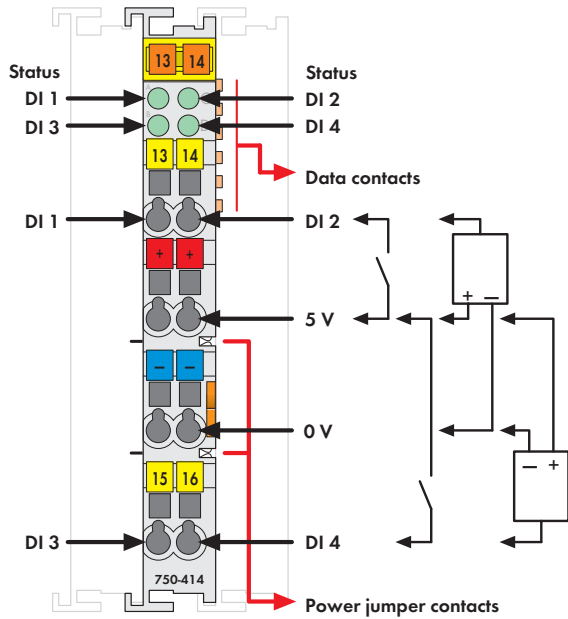

4-Channel Digital Input Module 5 V DC

2- to 3-conductor connection; high-side switching

Delivered without miniature WSB markers

The digital input module receives control signal from the digital field devices (sensors, etc.).

Each input module has a noise-rejection filter.

Field and system levels are electrically isolated.

Notice:

An additional supply module must be added for operation with 5VDC!

Description	Item No.	Pack. Unit
4DI 5V DC 0.2ms	750-414	1
Accessories		
Miniature WSB Quick marking system		
 plain	248-501	5
with marking	see Section 11	
Approvals		
Conformity marking	CE	
Korea Certification		
UL 508		
ANSI/ISA 12.12.01	Class I, Div. 2, Grp. ABCD, T4	

Technical Data	
Number of inputs	4
Current consumption (internal)	5 mA
Voltage via power jumper contacts	5 V DC
Signal voltage (0)	0 V ... +0.8 V DC
Signal voltage (1)	2.4 V ... 5 V DC
Input filter	0.2 ms
Input current (typ.)	50 µA
Isolation	500 V system/supply
Internal bit width	4 bits
Wire connection	CAGE CLAMP®
Cross sections	0.08 mm² ... 2.5 mm² / AWG 28 ... 14
Strip lengths	8 ... 9 mm / 0.33 in
Width	12 mm
Weight	49.5 g
EMC immunity of interference	acc. to EN 61000-6-2
EMC emission of interference	acc. to EN 61000-6-4