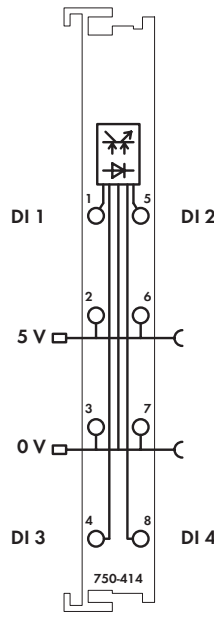

4-Channel Digital Input Module 5 V DC

2- to 3-conductor connection; high-side switching

Delivered without miniature WSB markers

The digital input module receives control signal from the digital field devices (sensors, etc.).

Each input module has a noise-rejection filter.

Field and system levels are electrically isolated.

Notice:

An additional supply module must be added for operation with 5VDC!

Description	Item No.	Pack. Unit
4DI 5V DC 0.2ms	750-414	1
Accessories		
Miniature WSB Quick marking system		
 plain	248-501	5
with marking	see Section 11	
Approvals		
Conformity marking	CE	
Korea Certification		
UL 508		
ANSI/ISA 12.12.01	Class I, Div. 2, Grp. ABCD, T4	

Technical Data	
Number of inputs	4
Current consumption (internal)	5 mA
Voltage via power jumper contacts	5 V DC
Signal voltage (0)	0 V ... +0.8 V DC
Signal voltage (1)	2.4 V ... 5 V DC
Input filter	0.2 ms
Input current (typ.)	50 µA
Isolation	500 V system/supply
Internal bit width	4 bits
Wire connection	CAGE CLAMP®
Cross sections	0.08 mm² ... 2.5 mm² / AWG 28 ... 14
Strip lengths	8 ... 9 mm / 0.33 in
Width	12 mm
Weight	49.5 g
EMC immunity of interference	acc. to EN 61000-6-2
EMC emission of interference	acc. to EN 61000-6-4