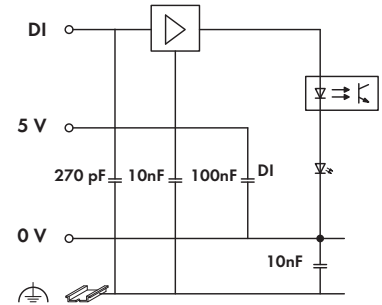

4-Channel Digital Input Module 5 V DC

2- to 3-conductor connection; high-side switching

Delivered without miniature WSB markers

The digital input module receives control signal from the digital field devices (sensors, etc.).

Each input module has a noise-rejection filter.

Field and system levels are electrically isolated.

Notice:

An additional supply module must be added for operation with 5VDC!

Description	Item No.	Pack. Unit
4DI 5V DC 0.2ms	750-414	1
Accessories		
Miniature WSB Quick marking system		
 plain	248-501	5
with marking	see Section 11	
Approvals		
Conformity marking	CE	
Korea Certification		
UL 508		
ANSI/ISA 12.12.01	Class I, Div. 2, Grp. ABCD, T4	

Technical Data	
Number of inputs	4
Current consumption (internal)	5 mA
Voltage via power jumper contacts	5 V DC
Signal voltage (0)	0 V ... +0.8 V DC
Signal voltage (1)	2.4 V ... 5 V DC
Input filter	0.2 ms
Input current (typ.)	50 µA
Isolation	500 V system/supply
Internal bit width	4 bits
Wire connection	CAGE CLAMP®
Cross sections	0.08 mm² ... 2.5 mm² / AWG 28 ... 14
Strip lengths	8 ... 9 mm / 0.33 in
Width	12 mm
Weight	49.5 g
EMC immunity of interference	acc. to EN 61000-6-2
EMC emission of interference	acc. to EN 61000-6-4