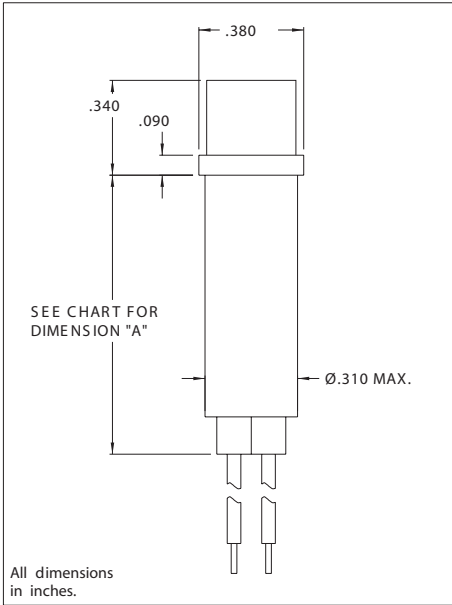

DESCRIPTION AND FEATURES

Mounting: Ø.310 MIN., supplied with push-on speednut SN1287.

Wire Leads: No.22 AWG (105°C) 4.40/4.80 long, stripped .430/.570

Lens: Polycarbonate-neon transparent, incandescent-translucent

Bezel: Polished stainless steel. For black finish add "X" after the series letter(s).

Housing: White Nylon

Lens Color	Neon		Incandescent	
	Model No. (105-125VAC)	Model No. (208-250VAC)	Model No. (12V)	Model No. (28V)
Red	2150A1	2151A1	2194A1-12V	2194A1-28V
Clear	2150A2	2151A2	-	-
Amber	2150A3	2151A3	2194A3-12V	2194A3-28V
White	2150A4	2151A4	2194A4-12V	2194A4-28V
Green	2152A5*	2153A5*	2194A5-12V	2194A5-28V
Blue	2152A6**	2153A6**	-	-
Lamp used	C2A+R Resistor	C2A+Resistor	#2162	#2187
Lead Color	Black	Black/Red	Yellow	Purple
"A" DIM	1.310	1.310	.830	.830