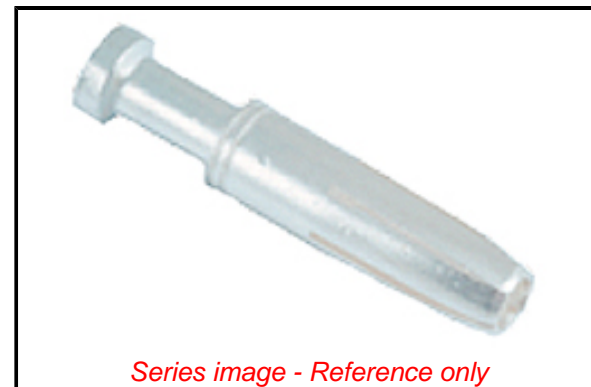

PLEASE CHECK WWW.MOLEX.COM FOR LATEST PART INFORMATION

Part Number: [0936010169](#)
Status: **Active**
Overview: GWconnect® Heavy Duty Connectors (HDC)
Description: GWconnect Turned Crimp Contact for 16A Inserts and Modules, Female, Silver (Ag) Plated Copper Alloy, 0.75mm² (18 AWG), 100 per Bag

Documents:
[RoHS Certificate of Compliance (PDF)](#)

Agency Certification

CSA	256883
UL	E249674

General

Product Family	Industrial Connectors / Enclosures
Series	93601
Contact Type	Turned Crimp Contact
Overview	GWconnect® Heavy Duty Connectors (HDC)
Product Category	Contacts
Product Name	GWconnect®
UPC	887191874371

Physical

Gender	Female
Material - Contact	Copper Alloy
Material - Plating	Silver
Net Weight	1.500/g
Number of Grooves	1
Packaging Type	Bag
Stripping Length	7.50mm
Wire Size AWG	18
Wire Size mm²	0.75

Electrical

Current - Maximum per Contact	16.0A

Material Info

Engineering Number	7300.6239.0

Series image - Reference only

EU ELV

Not Reviewed

EU RoHS

Not Reviewed

REACH SVHC

Not Reviewed

Halogen-Free

Status

Not Reviewed

Need more information on product environmental compliance?

Email productcompliance@molex.com
Please visit the [Contact Us](#) section for any non-product compliance questions.

China ROHS	Not Reviewed
ELV	Not Reviewed
RoHS Phthalates	Not Reviewed

Search Parts in this Series

[93601](#) Series

Mates With

[93601](#) Male Turned Crimp Contact

Use With

S-AC, S-EC, S-EE, S-EEE, S-EHV, S-Q, S-QD, and S-M Inserts