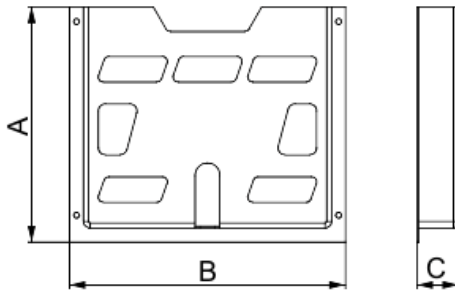

Price* : 6.02 GBP

Main

Range	Spacial
Product or component type	Document pocket
Application	Multi-purpose
For enclosure nominal dimensions	H: -
Mounting location	On door
Range compatibility	Thalassa all enclosures Spacial all enclosures
Device composition	1 x document pocket
Quantity per set	Set of 1

Complementary

Material	PS (polystyrene)
Colour	Grey RAL 7035
Fixing mode	Adhesive tape
Height	174 mm
Width	188 mm
Depth	22 mm

Offer Sustainability

Sustainable offer status	Green Premium product
RoHS (date code: YYWW)	Compliant - since 0940 - Schneider Electric declaration of conformity Schneider Electric declaration of conformity
REACH	Reference not containing SVHC above the threshold Reference not containing SVHC above the threshold
Product environmental profile	Available
Product end of life instructions	Need no specific recycling operations