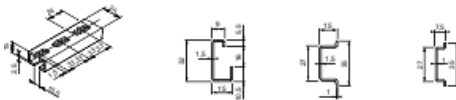

NSYMDVR3

Vertical aluminium rail, height 300mm. Packaging unit: 10 pieces.

Price* : 4.56 GBP

Main

Range	Spacial
Accessory / separate part category	Mounting accessory
Product or component type	Rail
Application	Multi-purpose
For enclosure nominal dimensions	H: -
Mounting support	Fixing nut
Range compatibility	Spacial CRN Spacial S3D Spacial S3X Thalassa PLM
Device composition	1 upright
Quantity per set	Set of 10
Material	Aluminium

Complementary

Fixing mode	Screwed - screw type M8 - on backstuds of enclosure location
Height	Real : 239.3 mm Nominal : 300 mm
Width	25 mm
Depth	15 mm
Thickness	2.5 mm
Product weight	0.07 kg

Offer Sustainability