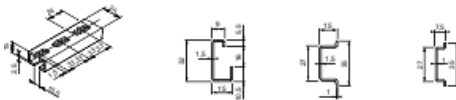

NSYMDVR4

Vertical aluminium rail, height 400mm. Packaging unit: 10 pieces.

Price* : 5.20 GBP

Main

Range	Spacial
Accessory / separate part category	Mounting accessory
Product or component type	Rail
Application	Multi-purpose
For enclosure nominal dimensions	H: -
Mounting support	Fixing nut
Range compatibility	Spacial CRN Spacial S3D Spacial S3X Thalassa PLM
Device composition	1 upright
Quantity per set	Set of 10
Material	Aluminium

Complementary

Fixing mode	Screwed - screw type M8 - on backstuds of enclosure location
Height	Real : 339.3 mm Nominal : 400 mm
Width	25 mm
Depth	15 mm
Thickness	2.5 mm
Product weight	0.105 kg

Offer Sustainability