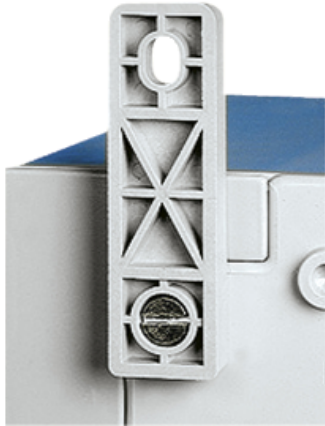

Price* : 5.31 GBP

Main

Range	Thalassa
Accessory / separate part category	Fixing accessory
Product or component type	Wall fixing support
Application	Multi-purpose
For enclosure nominal dimensions	-
Mounting location	Top and bottom, on rear of the enclosure
Range compatibility	Thalassa PLM
Device composition	4 x lug Fixing screws

Complementary

Material	Polyamide 6 with 30 % fibre glass
Colour	Grey RAL 7035
Fixing mode	Screwed - from the outside location
Permanent permissible load	200 kg vertical position 100 kg horizontal position