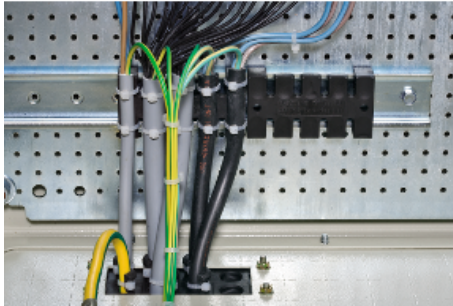

Price* : 80.63 GBP

Main

Accessory / separate part category	Cable management accessory
Product or component type	Support
Application	Multi-purpose
Mounting support	Cable tie fasten 5 cables maximum
Range compatibility	Thorsman cable tie
Device composition	Cable support 1

Complementary

Mounting location	On 35 mm symmetric rails or a C-shaped rail
Quantity per set	Set of 10
Fixing mode	By screws Clipped
Length	75 mm
Height	40 mm
Depth	70 mm
Product weight	0.18 kg

Offer Sustainability