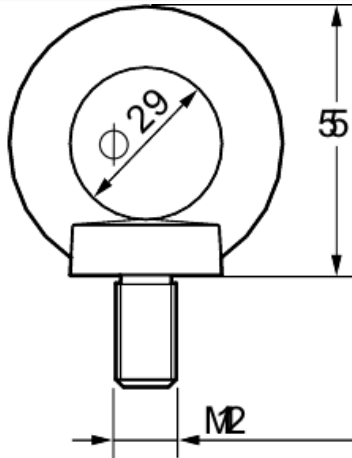

### Main

Range	Spacial
Category	Lifting accessory
Product or component type	Lifting eye
Application	Multi-purpose
Mounting location	Enclosure top
Mounting support	Directly in the axis of the uprights
Range compatibility	Spacial SFHD Spacial SF Prisma PH Spacial SFM
Device composition	4 eyebolt
Quantity per set	Set of 1

### Complementary

Material	Cast steel
Surface finish	Galvanized
Fixing mode	Screwed
Permanent permissible load	1360 kg slinging at 60°
Height	62.5 mm
Width	55 mm
Depth	24 mm
Diameter	29 mm
ISO thread	M12