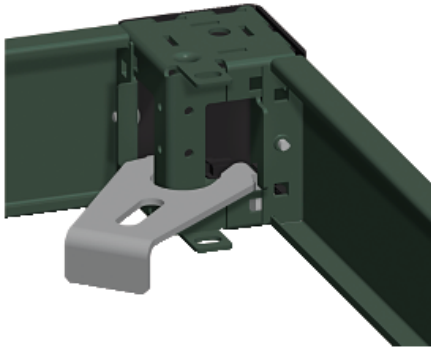

Price* : 60.00 GBP

Main

Range	Spacial
Accessory / separate part category	Fixing accessory
Product or component type	Fixing bracket
Application	Multi-purpose
For enclosure nominal dimensions	-
Mounting support	Plinth kit
Range compatibility	Spacial CRN Spacial S3D Spacial SF Spacial SM Spacial SD
Device composition	4 bracket
Quantity per set	Set of 1

Complementary

Material	Steel
Surface finish	Zinc coated
Fixing mode	By screws - screw type M12 - on floor location
Thickness	4 mm

Offer Sustainability

Sustainable offer status	Green Premium product
RoHS (date code: YYWW)	Compliant - since 0940 - Schneider Electric declaration of conformity Schneider Electric declaration of conformity
REACH	Reference not containing SVHC above the threshold Reference not containing SVHC above the threshold
Product environmental profile	Available