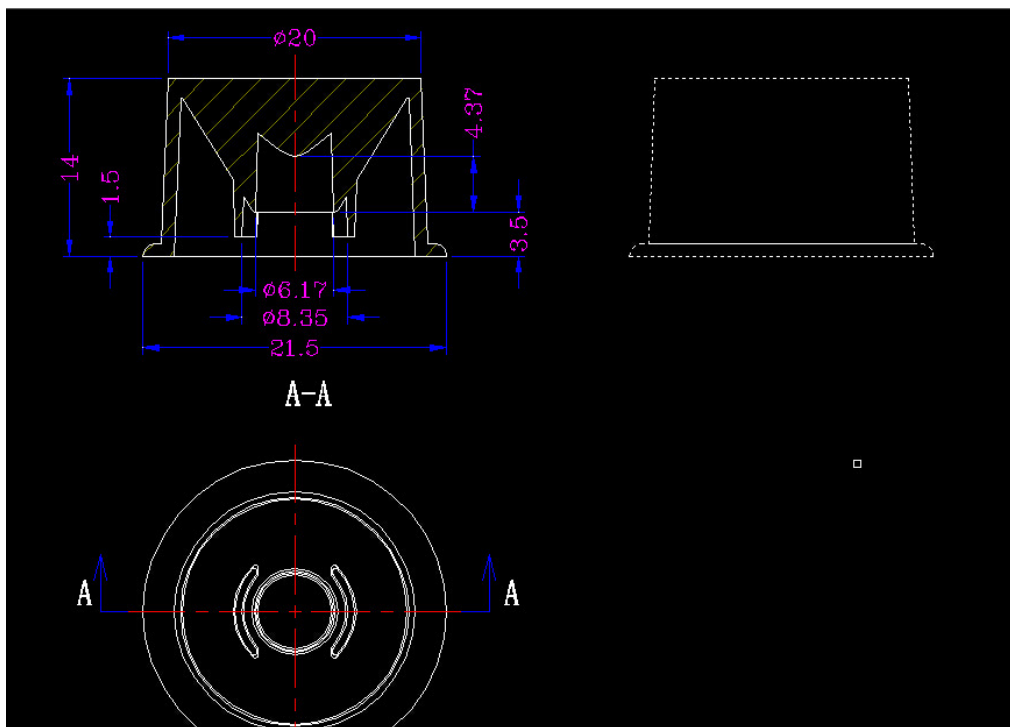

## Descriptions:

Models	OEHW2030GF
Specification	φ21.5*14mm
Perspective	30
Wick	1
Material	PMMA
Transmittance	93%
Temperature	-35°C -90°C
Tolerance	±0.3mm
Standard	SGS/ROHS
Surface Treatment	Transparent

## Product Picture and Dimensions

Unit:mm  
Tolerance:±0.3mm