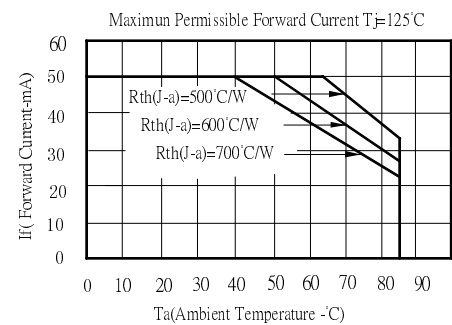

■ **Maximum Forward DC Current**