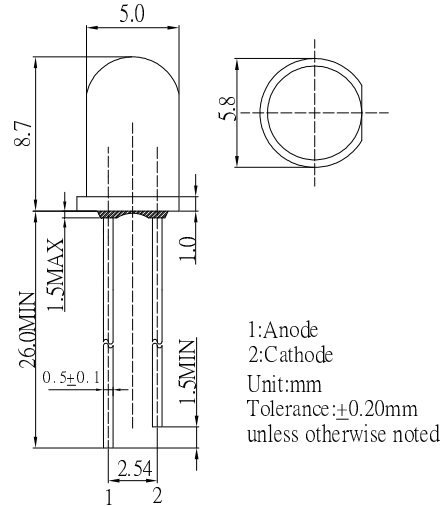

■ **Outline Dimension**

■ **Absolute Maximum Rating (Ta=25°C)**

Item	Symbol	Value	Unit
DC Forward Current	I _F	50	mA
Pulse Forward Current*	I _{FP}	120	mA
Reverse Voltage	V _R	5	V
Power Dissipation	P _D	130	mW
Operating Temperature	T _{opr}	-30 ~ +85	°C
Storage Temperature	T _{stg}	-40 ~ +100	°C
Lead Soldering Temperature	T _{sol}	260 °C/ 5sec	-

■ **Directivity**

*Pulse width Max.10ms Duty ratio max 1/10

■ **Electrical -Optical Characteristics (Ta=25°C)**

Item	Symbol	Condition	Min.	Typ.	Max.	Unit
DC Forward Voltage	V _F	I _F =20mA	1.9	2.1	2.6	V
DC Reverse Current	I _R	V _R =5V	-	-	10	μA
Domi. Wavelength*	λ _D	I _F =20mA	600	605	610	nm
Luminous Intensity*	I _v	I _F =20mA	60000	75000	-	mcd
50% Power Angle	2θ _{1/2}	I _F =20mA	-	15	-	deg