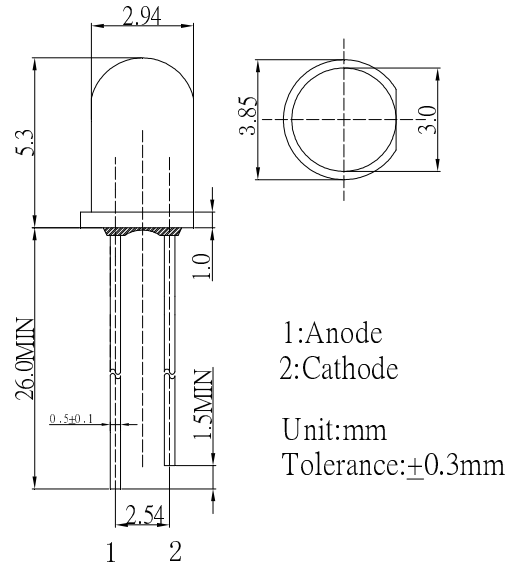

**■Features**

- High Luminous LEDs
- 3mm Round Standard Directivity
- Superior Weather-resistance
- UV Resistant Epoxy
- Water Clear Type

**■Applications**

- Traffic Signal
- Backlighting
- Signal and channel letter
- Other Lighting

**■Outline Dimension**

**■Absolute Maximum Rating (Ta=25°C)**

Item	Symbol	Value	Unit
DC Forward Current	I <sub>F</sub>	50	mA
Pulse Forward Current*	I <sub>FP</sub>	120	mA
Reverse Voltage	V <sub>R</sub>	5	V
Power Dissipation	P <sub>D</sub>	130	mW
Operating Temperature	T <sub>opr</sub>	-40~ +85	°C
Storage Temperature	T <sub>stg</sub>	-40 ~ +100	°C
Lead Soldering Temperature	T <sub>sol</sub>	260°C/5sec	-

\*Pulse width Max.10ms , Duty ratio max 1/10

**■Directivity**

**■Electrical -Optical Characteristics (Ta=25°C)**

Item	Symbol	Condition	Min.	Typ.	Max.	Unit
DC Forward Voltage	V <sub>F</sub>	I <sub>F</sub> =20mA	2.0	2.2	2.6	V
DC Reverse Current	I <sub>R</sub>	V <sub>R</sub> =5V	-	-	10	μA
Domi. Wavelength*	λ <sub>D</sub>	I <sub>F</sub> =20mA	619	624	629	nm
Luminous Intensity*	I <sub>v</sub>	I <sub>F</sub> =20mA	15000	20000	-	mcd
50% Power Angle	2θ <sub>1/2</sub>	I <sub>F</sub> =20mA	-	30	-	deg