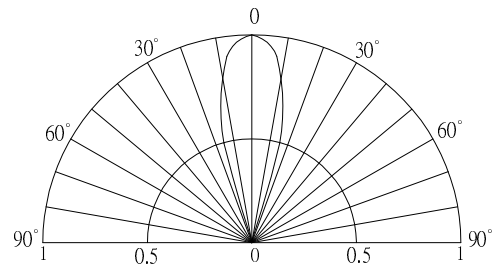

■Outline Dimension

1: Anode
2: Cathode
Unit:mm
Tolerance:±0.3mm

■Absolute Maximum Rating (Ta=25°C)

Item	Symbol	Value	Unit
DC Forward Current	I _F	50	mA
Pulse Forward Current*	I _{FP}	120	mA
Reverse Voltage	V _R	5	V
Power Dissipation	P _D	130	mW
Operating Temperature	T _{opr}	-40~ +85	°C
Storage Temperature	T _{stg}	-40 ~ +100	°C
Lead Soldering Temperature	T _{sol}	260°C/5sec	-

*Pulse width Max.10ms , Duty ratio max 1/10

■Directivity

■Electrical -Optical Characteristics (Ta=25°C)

Item	Symbol	Condition	Min.	Typ.	Max.	Unit
DC Forward Voltage	V _F	I _F =20mA	2.0	2.2	2.6	V
DC Reverse Current	I _R	V _R =5V	-	-	10	μA
Domi. Wavelength*	λ _D	I _F =20mA	585	590	595	nm
Luminous Intensity*	I _v	I _F =20mA	15000	20000	-	mcd
50% Power Angle	2θ _{1/2}	I _F =20mA	-	30	-	deg