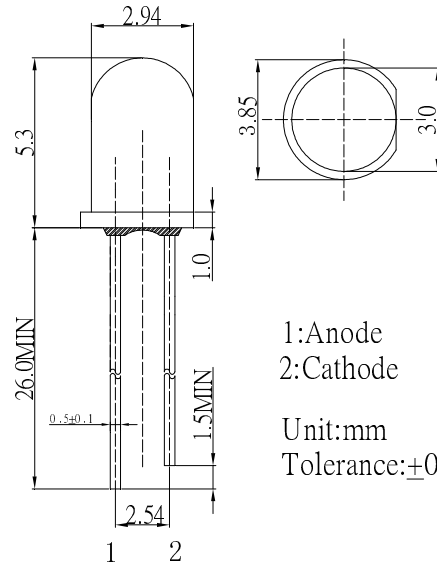

■Features

- High Luminous LEDs
- 3mm Round Standard Directivity
- Superior Weather-resistance
- UV Resistant Epoxy
- Water Clear Type

■Applications

- Traffic Signal
- Backlighting
- Signal and channel letter
- Other Lighting

■Outline Dimension

1: Anode
2: Cathode
Unit:mm
Tolerance:±0.3mm

■Absolute Maximum Rating (Ta=25°C)

Item	Symbol	Value	Unit
DC Forward Current	I _F	50	mA
Pulse Forward Current*	I _{FP}	120	mA
Reverse Voltage	V _R	5	V
Power Dissipation	P _D	130	mW
Operating Temperature	T _{opr}	-40~ +85	°C
Storage Temperature	T _{stg}	-40 ~ +100	°C
Lead Soldering Temperature	T _{sol}	260°C/5sec	-

*Pulse width Max.10ms , Duty ratio max 1/10

■Directivity

■Electrical -Optical Characteristics (Ta=25°C)

Item	Symbol	Condition	Min.	Typ.	Max.	Unit
DC Forward Voltage	V _F	I _F =20mA	2.0	2.2	2.6	V
DC Reverse Current	I _R	V _R =5V	-	-	10	μA
Domi. Wavelength*	λ _D	I _F =20mA	585	590	595	nm
Luminous Intensity*	I _v	I _F =20mA	15000	20000	-	mcd
50% Power Angle	2θ _{1/2}	I _F =20mA	-	30	-	deg