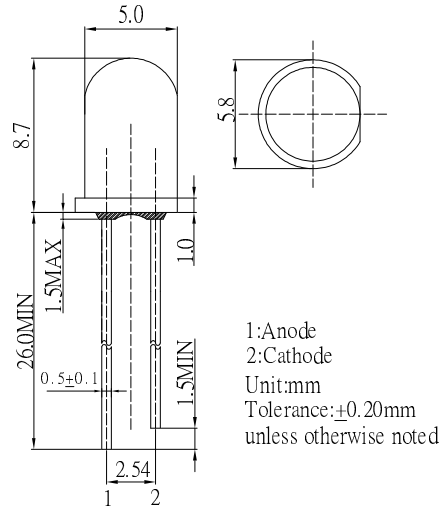

**■Features**

- High Luminous LEDs
- 5mm Round Standard Directivity
- Superior Weather-resistance
- UV Resistant Epoxy
- Water Clear Type

**■Applications**

- Traffic Signal
- Backlighting
- Signal and channel letter
- Other Lighting

**■Outline Dimension**

**■Absolute Maximum Rating (Ta=25°C)**

Item	Symbol	Value	Unit
DC Forward Current	I <sub>F</sub>	50	mA
Pulse Forward Current*	I <sub>FP</sub>	120	mA
Reverse Voltage	V <sub>R</sub>	5	V
Power Dissipation	P <sub>D</sub>	130	mW
Operating Temperature	T <sub>opr</sub>	-40~ +85	°C
Storage Temperature	T <sub>stg</sub>	-40 ~ +100	°C
Lead Soldering Temperature	T <sub>sol</sub>	260°C/5sec	-

\*Pulse width Max.10ms , Duty ratio max 1/10

**■Directivity**

**■Electrical -Optical Characteristics (Ta=25°C)**

Item	Symbol	Condition	Min.	Typ.	Max.	Unit
DC Forward Voltage	V <sub>F</sub>	I <sub>F</sub> =20mA	2.0	2.2	2.6	V
DC Reverse Current	I <sub>R</sub>	V <sub>R</sub> =5V	-	-	10	μA
Domi. Wavelength*	λ <sub>D</sub>	I <sub>F</sub> =20mA	585	590	595	nm
Luminous Intensity*	I <sub>v</sub>	I <sub>F</sub> =20mA	50000	60000	-	mcd
50% Power Angle	2θ <sub>1/2</sub>	I <sub>F</sub> =20mA	-	15	-	deg