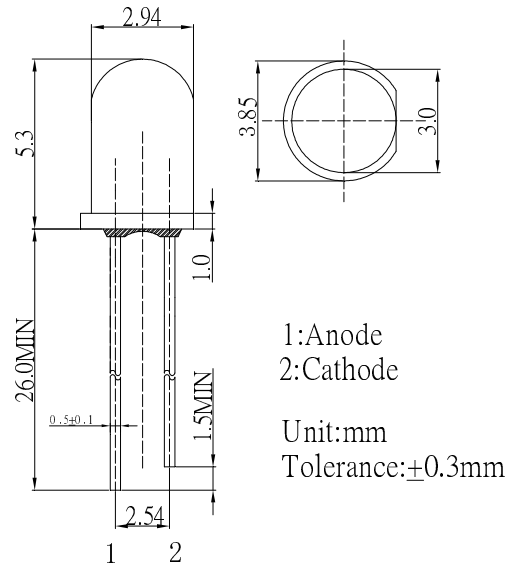

■ **Outline Dimension**

■ **Absolute Maximum Rating**

(Ta=25°C)

Item	Symbol	Value	Unit
DC Forward Current	I _F	30	mA
Pulse Forward Current*	I _{FP}	100	mA
Reverse Voltage	V _R	5	V
Power Dissipation	P _D	108	mW
Operating Temperature	T _{opr}	-30 ~ +85	°C
Storage Temperature	T _{stg}	-40~ +100	°C
Lead Soldering Temperature	T _{sol}	260°C/5sec	-

*Pulse width Max.10ms Duty ratio max 1/10

■ **Directivity**

■ **Electrical -Optical Characteristics**

(Ta=25°C)

Item	Symbol	Condition	Min.	Typ.	Max.	Unit
DC Forward Voltage	V _F	I _F =20mA	2.9	3.1	3.6	V
DC Reverse Current	I _R	V _R =5V	-	-	10	μA
Domi. Wavelength*	λ _D	I _F =20mA	465	470	475	nm
Luminous Intensity*	I _v	I _F =20mA	4200	5500	-	mcd
50% Power Angle	2θ _{1/2}	I _F =20mA	-	30	-	deg