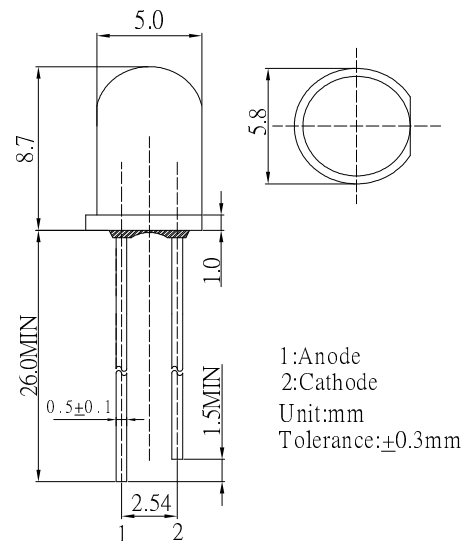

■ **Features**

- High Luminous LEDs
- 5mm Round Standard Directivity
- Superior Weather-resistance
- UV Resistant Epoxy
- Water Clear Type

■ **Applications**

- Electronic Signs And Signals
- Small Area Illuminations
- Back Lighting
- Other Lighting

■ **Outline Dimension**

■ **Absolute Maximum Rating**

(Ta=25°C)

Item	Symbol	Value	Unit
DC Forward Current	I _F	30	mA
Pulse Forward Current*	I _{FP}	100	mA
Reverse Voltage	V _R	5	V
Power Dissipation	P _D	108	mW
Operating Temperature	T _{opr}	-30 ~ +85	°C
Storage Temperature	T _{stg}	-40~ +100	°C
Lead Soldering Temperature	T _{sol}	260°C/5sec	-

*Pulse width Max.10ms Duty ratio max 1/10

■ **Directivity**

■ **Electrical -Optical Characteristics**

(Ta=25°C)

Item	Symbol	Condition	Min.	Typ.	Max.	Unit
DC Forward Voltage	V _F	I _F =20mA	2.9	3.1	3.6	V
DC Reverse Current	I _R	V _R =5V	-	-	10	μA
Domi. Wavelength*	λ _D	I _F =20mA	500	505	510	nm
Luminous Intensity*	I _v	I _F =20mA	25000	30000	-	mcd
50% Power Angle	2θ _{1/2}	I _F =20mA	-	15	-	deg