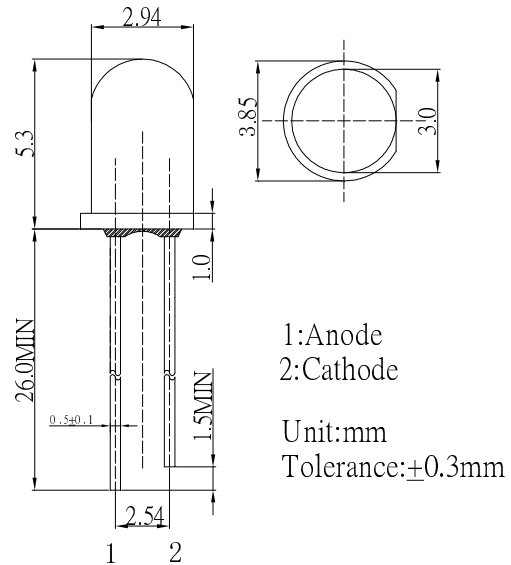

■ **Outline Dimension**

■ **Absolute Maximum Rating (Ta=25°C)**

Item	Symbol	Value	Unit
DC Forward Current	I _F	30	mA
Pulse Forward Current*	I _{FP}	100	mA
Reverse Voltage	V _R	5	V
Power Dissipation	P _D	108	mW
Operating Temperature	T _{opr}	-30 ~ +85	°C
Storage Temperature	T _{stg}	-40~ +100	°C
Lead Soldering Temperature	T _{sol}	260°C/5sec	-

*Pulse width Max.10ms Duty ratio max 1/10

■ **Directivity**

■ **Electrical -Optical Characteristics (Ta=25°C)**

Item	Symbol	Condition	Min.	Typ.	Max.	Unit
DC Forward Voltage	V _F	I _F =20mA	2.9	3.1	3.6	V
DC Reverse Current	I _R	V _R =5V	-	-	10	μA
Domi. Wavelength*	λ _D	I _F =20mA	520	525	530	nm
Luminous Intensity*	I _v	I _F =20mA	8400	10000	-	mcd
50% Power Angle	2θ _{1/2}	I _F =20mA	-	30	-	deg