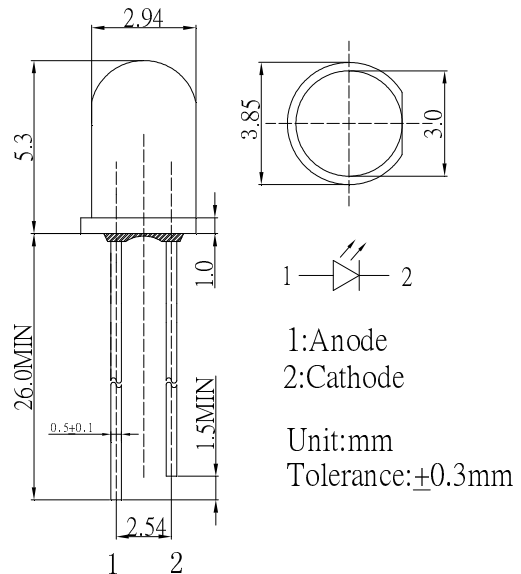

■Outline Dimension

■Absolute Maximum Rating

(Ta=25°C)

Item	Symbol	Value	Unit
DC Forward Current	I _F	30	mA
Pulse Forward Current*	I _{FP}	100	mA
Reverse Voltage	V _R	5	V
Power Dissipation	P _D	108	mW
Operating Temperature	T _{opr}	-30 ~ +85	°C
Storage Temperature	T _{stg}	-40~ +100	°C
Lead Soldering Temperature	T _{sol}	260°C/5sec	-

*Pulse width Max.10ms Duty ratio max 1/10

■Directivity

■Electrical -Optical Characteristics

(Ta=25°C)

Item	Symbol	Condition	Min.	Typ.	Max.	Unit
DC Forward Voltage	V _F	I _F =20mA	2.9	3.1	3.6	V
DC Reverse Current	I _R	V _R =5V	-	-	10	μA
Luminous Intensity*	I _v	I _F =20mA	10000	12000	-	mcd
Luminous Flux*	Φ _v	I _F =20mA	6.5	7.0	-	lm
Chromaticity Coordinates*	x	I _F =20mA	-	0.35	-	
	y	I _F =20mA	-	0.50	-	
50% Power Angle	2θ _{1/2}	I _F =20mA	-	30	-	deg