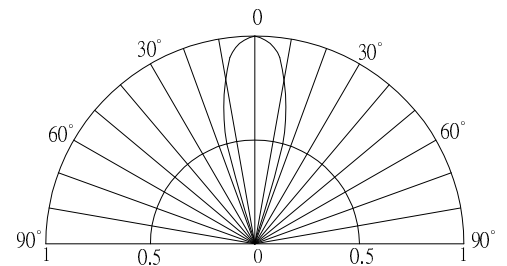

*Pulse width Max.10ms Duty ratio max 1/10

■Directivity

■Electrical -Optical Characteristics

(Ta=25°C)

Item	Symbol	Condition	Min.	Typ.	Max.	Unit
DC Forward Voltage	V _F	I _F =20mA	2.9	3.1	3.6	V
DC Reverse Current	I _R	V _R =5V	-	-	10	μA
Luminous Intensity*	I _v	I _F =20mA	10000	12000	-	mcd
Luminous Flux*	Φ _v	I _F =20mA	6.5	7.0	-	lm
Chromaticity Coordinates*	x	I _F =20mA	-	0.35	-	
	y	I _F =20mA	-	0.50	-	
50% Power Angle	2θ _{1/2}	I _F =20mA	-	30	-	deg