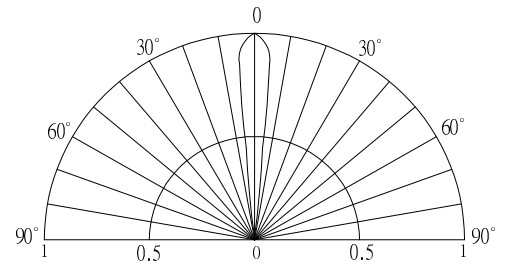

■ **Features**

- High Luminous LEDs
- 5mm Round Standard Directivity
- Long Lifetime Operation
- Superior Weather-resistance
- UV Resistant Epoxy
- Water Clear Type

■ **Applications**

- Electronic Signs And Signals
- Small Area Illuminations
- Back Lighting
- Other Lighting

■ **Directivity**

*Pulse width Max 10ms , Duty ratio max 1/10

■ **Electrical -Optical Characteristics** (Ta=25°C)

Item	Symbol	Condition	Min.	Typ.	Max.	Unit
DC Forward Voltage	V _F	I _F =20mA	2.9	3.1	3.6	V
DC Reverse Current	I _R	V _R =5V	-	-	10	μA
Luminous Intensity*	I _v	I _F =20mA	5800	7000	-	mcd
Chromaticity Coordinates*	x	I _F =20mA	-	0.45	-	
	y	I _F =20mA	-	0.17	-	
50% Power Angle	2θ _{1/2}	I _F =20mA	-	15	-	deg