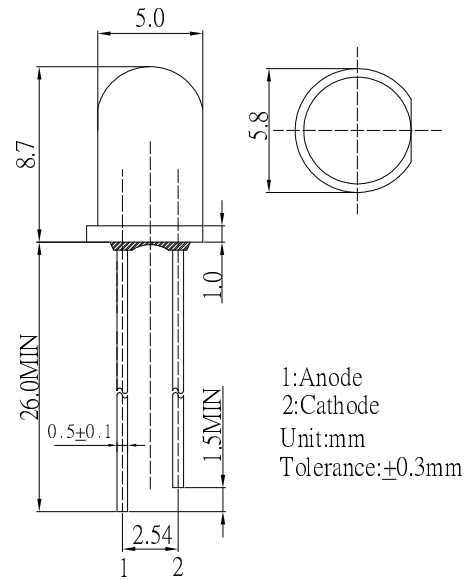

■ **Outline Dimension**

■ **Absolute Maximum Rating** (Ta=25°C)

Item	Symbol	Value	Unit
DC Forward Current	I _F	30	mA
Pulse Forward Current*	I _{FP}	100	mA
Reverse Voltage	V _R	5	V
Power Dissipation	P _D	108	mW
Operating Temperature	T _{opr}	-30 ~ +85	°C
Storage Temperature	T _{stg}	-40 ~ +100	°C
Lead Soldering Temperature	T _{sol}	260°C/5sec	-

■ **Directivity**

*Pulse width Max 10ms , Duty ratio max 1/10

■ **Electrical -Optical Characteristics** (Ta=25°C)

Item	Symbol	Condition	Min.	Typ.	Max.	Unit
DC Forward Voltage	V _F	I _F =20mA	2.9	3.1	3.6	V
DC Reverse Current	I _R	V _R =5V	-	-	10	μA
Luminous Intensity*	I _v	I _F =20mA	5800	7000	-	mcd
Chromaticity Coordinates*	x	I _F =20mA	-	0.45	-	
	y	I _F =20mA	-	0.17	-	
50% Power Angle	2θ _{1/2}	I _F =20mA	-	15	-	deg