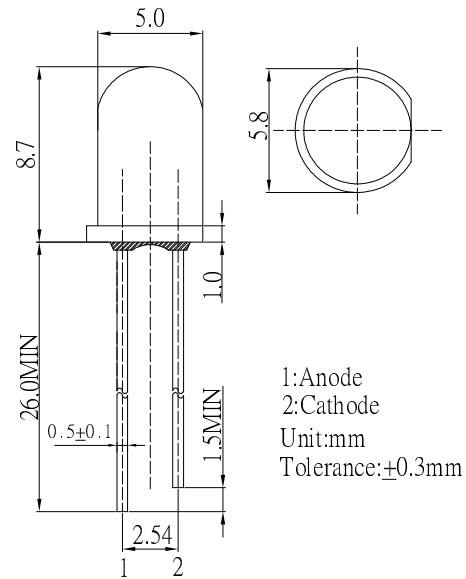

■ Outline Dimension

■ Absolute Maximum Rating

(Ta=25°C)

Item	Symbol	Value	Unit
DC Forward Current	I _F	30	mA
Pulse Forward Current*	I _{FP}	100	mA
Reverse Voltage	V _R	5	V
Power Dissipation	P _D	108	mW
Operating Temperature	T _{opr}	-30 ~ +85	°C
Storage Temperature	T _{stg}	-40 ~ +100	°C
Lead Soldering Temperature	T _{sol}	260°C/5sec	-

*Pulse width Max 10ms , Duty ratio max 1/10

■ Directivity

■ Electrical -Optical Characteristics

(Ta=25°C)

Item	Symbol	Condition	Min.	Typ.	Max.	Unit
DC Forward Voltage	V _F	I _F =20mA	2.9	3.1	3.6	V
DC Reverse Current	I _R	V _R =5V	-	-	10	μA
Luminous Intensity*	I _v	I _F =20mA	18000	22000	-	mcd
Chromaticity Coordinates*	x	I _F =20mA	-	0.45	-	
	y	I _F =20mA	-	0.41	-	
50% Power Angle	2θ _{1/2}	I _F =20mA	-	15	-	deg