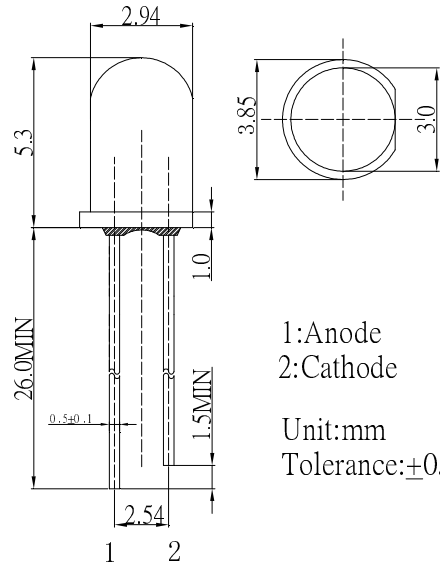

■Outline Dimension

■Absolute Maximum Rating

(Ta=25°C)

Item	Symbol	Value	Unit
DC Forward Current	I _F	50	mA
Pulse Forward Current*	I _{FP}	120	mA
Reverse Voltage	V _R	5	V
Power Dissipation	P _D	130	mW
Operating Temperature	T _{opr}	-40~ +85	°C
Storage Temperature	T _{stg}	-40 ~ +100	°C
Lead Soldering Temperature	T _{sol}	260°C/5sec	-

■Directivity

*Pulse width Max.10ms , Duty ratio max 1/10

■Electrical -Optical Characteristics

(Ta=25°C)

Item	Symbol	Condition	Min.	Typ.	Max.	Unit
DC Forward Voltage	V _F	I _F =20mA	1.8	2.1	2.6	V
DC Reverse Current	I _R	V _R =5V	-	-	10	μA
Domi. Wavelength*	λ _D	I _F =20mA	620	625	630	nm
Luminous Intensity*	I _v	I _F =20mA	4200	5000	-	mcd
50% Power Angle	2θ _{1/2}	I _F =20mA	-	30	-	deg