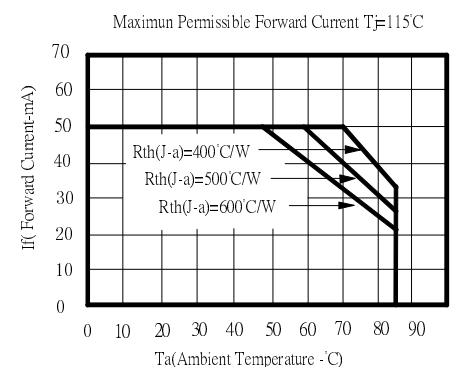

■Maximum Forward Current