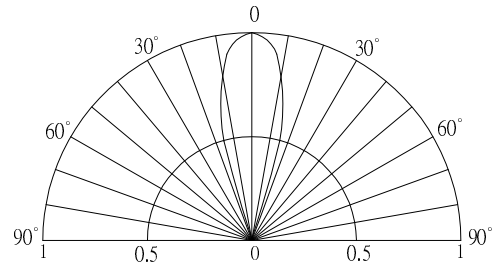

■Directivity

*Pulse width Max.10ms Duty ratio max 1/10

■Electrical -Optical Characteristics

(Ta=25°C)

Item	Symbol	Condition	Min.	Typ.	Max.	Unit
DC Forward Voltage	V _F	I _F =20mA	2.9	3.1	3.6	V
DC Reverse Current	I _R	V _R =5V	-	-	10	μA
Peak Wavelength*	λ _p	I _F =20mA	400	405	410	nm
Radiant flux*	Φ _e	I _F =20mA	12	14	-	mW
50% Power Angle	2θ _{1/2}	I _F =20mA	-	30	-	deg