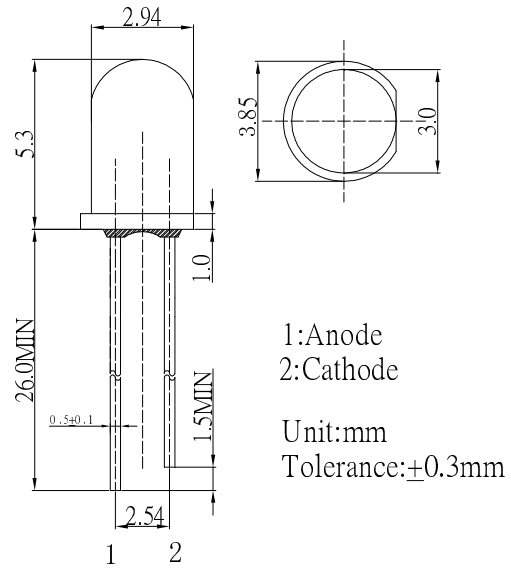

■Outline Dimension

■Absolute Maximum Rating

(Ta=25°C)

Item	Symbol	Value	Unit
DC Forward Current	I _F	30	mA
Pulse Forward Current*	I _{FP}	100	mA
Reverse Voltage	V _R	5	V
Power Dissipation	P _D	108	mW
Operating Temperature	Topr	-30 ~ +85	°C
Storage Temperature	Tstg	-40 ~ +100	°C
Lead Soldering Temperature	Tsol	260°C/5sec	-

■Directivity

*Pulse width Max.10ms Duty ratio max 1/10

■Electrical -Optical Characteristics

(Ta=25°C)

Item	Symbol	Condition	Min.	Typ.	Max.	Unit
DC Forward Voltage	V _F	I _F =20mA	2.9	3.1	3.6	V
DC Reverse Current	I _R	V _R =5V	-	-	10	μA
Peak Wavelength*	λ _p	I _F =20mA	400	405	410	nm
Radiant flux*	Φ _e	I _F =20mA	12	14	-	mW
50% Power Angle	2θ _{1/2}	I _F =20mA	-	30	-	deg