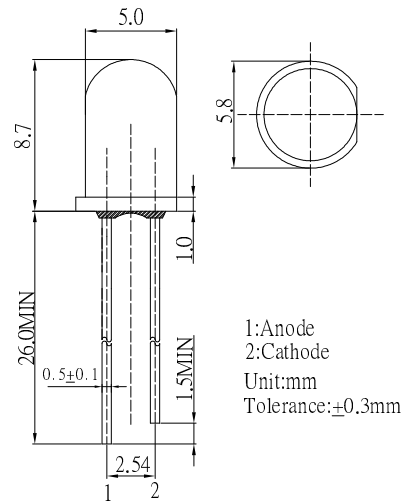

■ Outline Dimension

■ Absolute Maximum Rating

(Ta=25°C)

Item	Symbol	Value	Unit
DC Forward Current	I _F	30	mA
Pulse Forward Current*	I _{FP}	100	mA
Reverse Voltage	V _R	5	V
Power Dissipation	P _D	108	mW
Operating Temperature	T _{opr}	-30 ~ +85	°C
Storage Temperature	T _{stg}	-40 ~ +100	°C
Lead Soldering Temperature	T _{sol}	260°C/5sec	-

■ Directivity

*Pulse width Max 10ms , Duty ratio max 1/10

■ Electrical -Optical Characteristics

(Ta=25°C)

Item	Symbol	Condition	Min.	Typ.	Max.	Unit
DC Forward Voltage	V _F	I _F =20mA	2.9	3.1	3.6	V
DC Reverse Current	I _R	V _R =5V	-	-	10	μA
Luminous Intensity*	I _v	I _F =20mA	35000	40000	-	mcd
Chromaticity Coordinates*	x	I _F =20mA	-	0.27	-	
	y	I _F =20mA	-	0.28	-	
50% Power Angle	2θ _{1/2}	I _F =20mA	-	15	-	deg