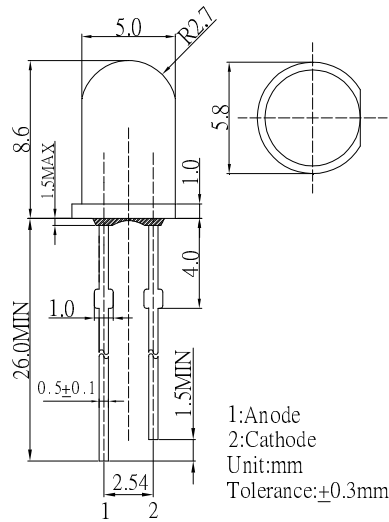

■ Features

- High Luminous LEDs
- 5mm Round Standard Directivity
- Superior Weather-resistance
- UV Resistant Epoxy
- Water Clear Type

■ Applications

- Traffic Signal
- Backlighting
- Signal and channel letter
- Other Lighting

■ Outline Dimension

■ Absolute Maximum Rating (Ta=25°C)

Item	Symbol	Value	Unit
DC Forward Current	I _F	50	mA
Pulse Forward Current*	I _{FP}	120	mA
Reverse Voltage	V _R	5	V
Power Dissipation	P _D	130	mW
Operating Temperature	T _{opr}	-30 ~ +85	°C
Storage Temperature	T _{stg}	-40 ~ +100	°C
Lead Soldering Temperature	T _{sol}	260 °C/ 5sec	-

■ Directivity

*Pulse width Max.10ms Duty ratio max 1/10

■ Electrical -Optical Characteristics (Ta=25°C)

Item	Symbol	Condition	Min.	Typ.	Max.	Unit
DC Forward Voltage	V _F	I _F =20mA	1.8	2.1	2.6	V
DC Reverse Current	I _R	V _R =5V	-	-	10	μA
Domi. Wavelength*	λ _D	I _F =20mA	585	590	595	nm
Luminous Intensity*	I _v	I _F =20mA	4200	6000	-	mcd
50% Power Angle	2θ _{1/2}	I _F =20mA	-	30	-	deg