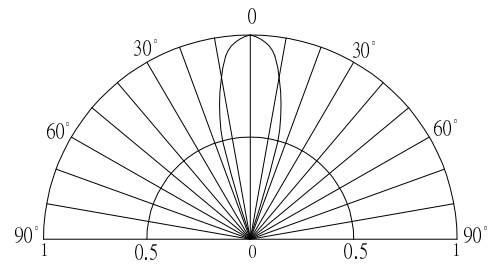

■ Features

- High Luminous LEDs
- 5mm Round Standard Directivity
- Superior Weather-resistance
- UV Resistant Epoxy
- Water Clear Type

■ Applications

- Traffic Signal
- Backlighting
- Signal and channel letter
- Other Lighting

■ Directivity

*Pulse width Max.10ms Duty ratio max 1/10

■ Electrical -Optical Characteristics (Ta=25°C)

Item	Symbol	Condition	Min.	Typ.	Max.	Unit
DC Forward Voltage	V _F	I _F =20mA	1.8	2.1	2.6	V
DC Reverse Current	I _R	V _R =5V	-	-	10	μA
Domi. Wavelength*	λ _D	I _F =20mA	585	590	595	nm
Luminous Intensity*	I _v	I _F =20mA	4200	6000	-	mcd
50% Power Angle	2θ _{1/2}	I _F =20mA	-	30	-	deg