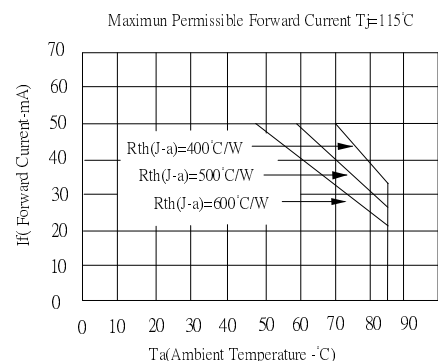

■ Maximum Forward Current