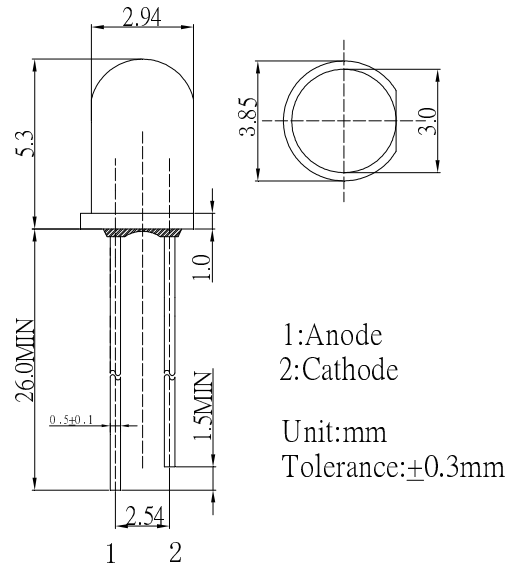

■ **Outline Dimension**

■ **Absolute Maximum Rating**

(Ta=25°C)

Item	Symbol	Value	Unit
DC Forward Current	I _F	30	mA
Pulse Forward Current*	I _{FP}	100	mA
Reverse Voltage	V _R	5	V
Power Dissipation	P _D	78	mW
Operating Temperature	T _{opr}	-30 ~ +85	°C
Storage Temperature	T _{stg}	-40~ +100	°C
Lead Soldering Temperature	T _{sol}	260°C/5sec	-

*Pulse width Max.10ms Duty ratio max 1/10

■ **Directivity**

■ **Electrical -Optical Characteristics**

(Ta=25°C)

Item	Symbol	Condition	Min.	Typ.	Max.	Unit
DC Forward Voltage	V _F	I _F =20mA	1.8	2.1	2.6	V
DC Reverse Current	I _R	V _R =5V	-	-	10	μA
Domi. Wavelength*	λ _D	I _F =20mA	585	590	595	nm
Luminous Intensity*	I _v	I _F =20mA	1560	2500	-	mcd
50% Power Angle	2θ _{1/2}	I _F =20mA	-	30	-	deg