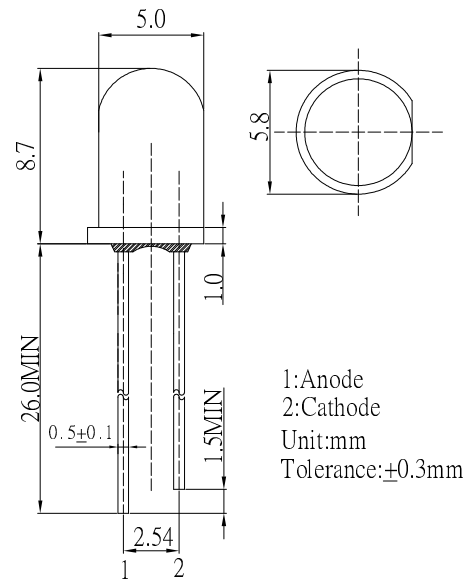

■ **Features**

- High Luminous LEDs
- 5mm Round Standard Directivity
- Superior Weather-resistance
- UV Resistant Epoxy
- Water Clear Type

■ **Applications**

- Electronic Signs And Signals
- Small Area Illuminations
- Back Lighting
- Other Lighting

■ **Outline Dimension**

■ **Absolute Maximum Rating**

(Ta=25°C)

Item	Symbol	Value	Unit
DC Forward Current	I _F	30	mA
Pulse Forward Current*	I _{FP}	100	mA
Reverse Voltage	V _R	5	V
Power Dissipation	P _D	78	mW
Operating Temperature	T _{opr}	-30 ~ +85	°C
Storage Temperature	T _{stg}	-40 ~ +100	°C
Lead Soldering Temperature	T _{sol}	260°C/5sec	-

*Pulse width Max.10ms Duty ratio max 1/10

■ **Directivity**

■ **Electrical -Optical Characteristics**

(Ta=25°C)

Item	Symbol	Condition	Min.	Typ.	Max.	Unit
DC Forward Voltage	V _F	I _F =20mA	1.8	2.1	2.6	V
DC Reverse Current	I _R	V _R =5V	-	-	10	μA
Domi. Wavelength*	λ _D	I _F =20mA	585	590	595	nm
Luminous Intensity*	I _v	I _F =20mA	7000	9000	-	mcd
50% Power Angle	2θ _{1/2}	I _F =20mA	-	15	-	deg